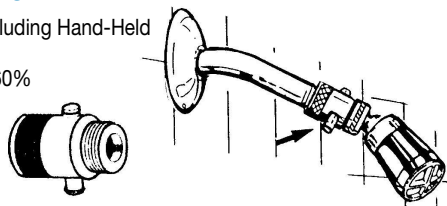

SHOWER ACCESSORIES

SHOWER FLOW CONTROL

- Fits All Shower Heads Including Hand-Held and Massaging Units
- Cuts Water Usage up to 60%
- Chrome Plated Brass

0213 Bulk pk. 5/50

BRASS SHOWER DIVERTER-LEVER

- Diverts Water from Shower Head to Hand Shower
- Chrome Plated brass

0297 Boxed pk. 1/10/100

C0297 Carded pk. 4/80

PLASTIC SHOWER DIVERTER-PUSH BUTTON

- Diverts Water from Shower Head to Hand Shower
- Chrome Plated

0298 Bulk pk. 1/25/500

C0298 Carded pk. 4/80

SHOWER HOSES

- 1/2" FPT x 1/2" FPT
- Complete with Washers

- Rubber
- 3/4" x 7/16" x 3/32"

0286 Bulk pk. 10/100

SHOWER MASSAGE HOLDER ADAPTER

#0296CP

#0291

0291 Wall Mount White Bulk pk. 1/300

0296 Fits Shower Arm White Bulk pk. 1/100

0296CP Fits Shower Arm Chrome Bulk pk. 1/100

C0296 Fits Shower Arm Chrome Carded pk. 4/60

SHOWER ACCESSORIES (continued)

SHOWER HEAD FLOW RESTRICTER WASHER

- Restricts to 2.5 GPM
- Works from 20 PSI - 100 PSI.
- Fits All Shower Heads

0214 Bulk pk. 10/100/500