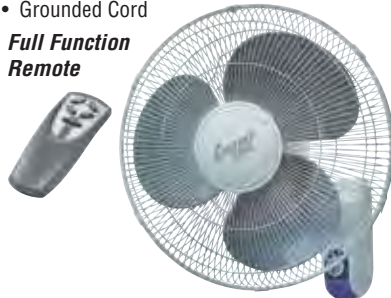

16" WALL MOUNT FAN

- Adjustable Vertical Tilt
- Metal Grille
- 3 Speeds

CZ16W
pk. 1
13" Pull Control Cords

16" WALL MOUNT FAN w/ FULL FUNCTION REMOTE

- Grounded Cord
- Full Function Remote**

CZ16WR
pk. 1
Variable Length Timer

QUAD-POD® 16" OSCILLATING PEDESTAL FANS

- Patented, Pre-Assembled Quick Folding Base
- Height: 41" to 47-3/8"
- Adjustable Tilt
- 3 Speeds

Black
CZST161BTEBK
pk. 1

White
CZST161BTE
pk. 1

18" OSCILLATING PEDESTAL FAN

- Adjustable Height from 49-1/2" to 60-3/4"
- 3 Speeds

CZST181
pk. 1

KOOL MACHINE

DELUXE OSCILLATING PEDESTAL FAN w/ REMOTE

- Full Function Remote

- 3 Speeds w/ Timer Settings
- Adjustable Height & Tilt
- Heavy Round Base