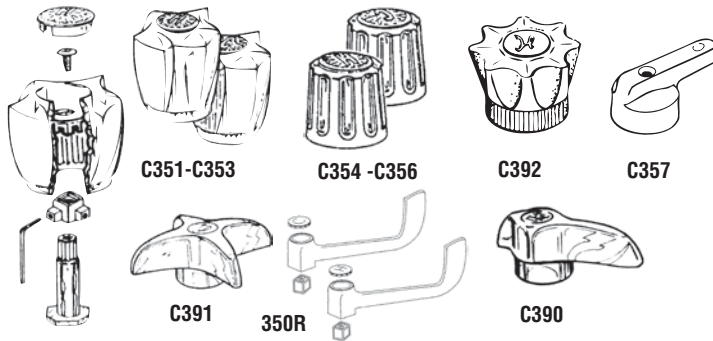

## UNIVERSAL HANDLES

### Assorted Styles

| ITEM#   | STYLE   | FITS                 | Put-Up    | PACK     |
|---------|---------|----------------------|-----------|----------|
| # C351  | Acrylic | SMALL - Hot / Cold   | Pr/Card   | pk. 3    |
| # C352  | Acrylic | LARGE - Hot / Cold   | Pr/Card   | pk. 3    |
| # C353  | Acrylic | DIV.                 | Ea/Card   | pk. 3    |
| # C351A | Acrylic | SMALL - Hot/Cold/Div | EA/Card   | pk. 3/72 |
| # C352A | Acrylic | LARGE - Hot/Cold/Div | EA/Card   | pk. 3/72 |
| # C354  | Chrome  | SMALL - Hot / Cold   | Pr/Card   | pk. 3    |
| # C355  | Chrome  | LARGE - Hot / Cold   | Pr/Card   | pk. 3    |
| # C356  | Chrome  | DIV.                 | Ea/Card   | pk. 3    |
| # C390  | Chrome  | LEVER - Hot / Cold   | Pr/Card   | pk. 3    |
| # C391  | Chrome  | CROSS - Hot / Cold   | Pr/Card   | pk. 3    |
| # C392  | Acrylic | H/C w/REMOVE SKIRT   | Pr/Card   | pk. 3    |
| # 350R  | Chrome  | BLADE-STYLE          | Pr/Bagged | pk. 3    |
| # C357  | Chrome  | CANOPY LEVER - H/C   | Pr/Card   | pk. 3    |

## HANDLE PULLERS

### Index Button for Delta/Delex®\* Old-Style Button

• 1 1/2" Diameter