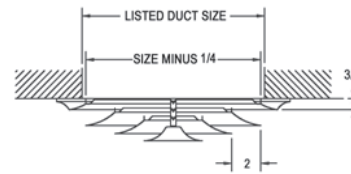

Ceiling Diffusers

24 Square Ceiling Diffuser

- All-steel construction
- Step-down face deflects air stream 360 degrees
- Bright White finish

Only available in sizes shown.

24 Ceiling Diffuser (in.)		
Size	Free Area Sq. Inches	No. of Cones
6	41	3
8	65	3
10	84	3
12	123	4
14	152	4
16	199	5
18	236	5
20	293	6
22	338	6
24	404	7

Only available in sizes shown.

22 Available Sizes (in.)		
Size	A	B
6	6 ³ / ₁₆	3 ¹¹ / ₁₆
8	8 ³ / ₁₆	4 ¹¹ / ₁₆
10	10 ³ / ₁₆	5 ¹¹ / ₁₆
12	12 ³ / ₁₆	6 ¹¹ / ₁₆
14	14 ³ / ₁₆	7 ¹¹ / ₁₆