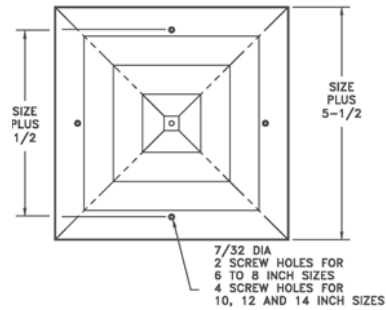

Ceiling Diffusers

24 Square Ceiling Diffuser

- All-steel construction
- Step-down face deflects air stream 360 degrees
- Bright White finish

Only available in sizes shown.

24 Ceiling Diffuser (in.)		
Size	Free Area Sq. Inches	No. of Cones
6	41	3
8	65	3
10	84	3
12	123	4
14	152	4
16	199	5
18	236	5
20	293	6
22	338	6
24	404	7

Only available in sizes shown.

22 Available Sizes (in.)		
Size	A	B
6	6 ³ / ₁₆	3 ¹¹ / ₁₆
8	8 ³ / ₁₆	4 ¹¹ / ₁₆
10	10 ³ / ₁₆	5 ¹¹ / ₁₆
12	12 ³ / ₁₆	6 ¹¹ / ₁₆
14	14 ³ / ₁₆	7 ¹¹ / ₁₆