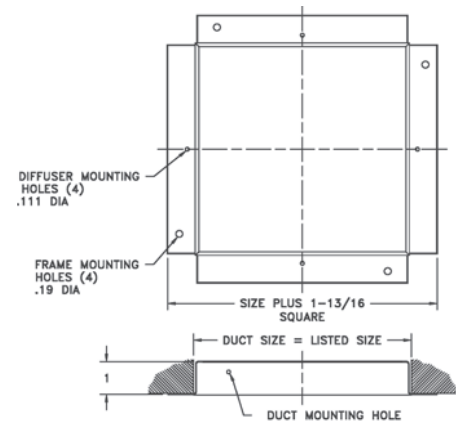

21 Installation Frame

- All-steel construction
- Golden Sand enamel finish
- Used but not furnished with #24 ceiling diffusers.

Not required when using 22 Butterfly Damper or 23 Opposed Blade Damper.

Cannot be used with SD and SDD.

21 Available Sizes (in.)	
6, 8, 10, 12, 14, 16, 18, 20, 22, 24