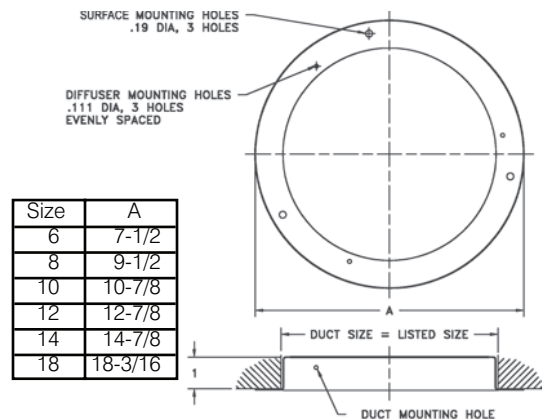

Only available in sizes shown

12 Available Sizes (in.)		
Size	A	B
6	7 ¹ / ₂	3 ¹¹ / ₁₆
8	9 ¹ / ₂	4 ¹¹ / ₁₆
10	10 ⁷ / ₈	5 ¹¹ / ₁₆
12	12 ⁷ / ₈	6 ¹¹ / ₁₆
14	14 ⁷ / ₈	7 ¹¹ / ₁₆
18	18 ³ / ₁₆	9 ¹¹ / ₁₆

11 Duct Ring

- All-steel construction
- For installation of #16 diffuser when not using a damper
- Golden Sand enamel finish

11 Available Sizes (in.)	
6, 8, 10, 12, 14, 18	

Size	A
6	7-1/2
8	9-1/2
10	10-7/8
12	12-7/8
14	14-7/8
18	18-3/16