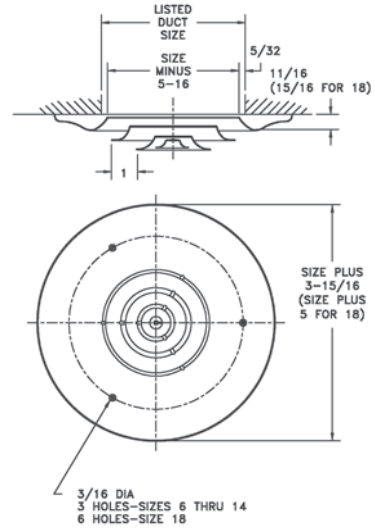

16 Ceiling Diffuser

- All-steel construction
- Step-down diffuser rings deflect air stream 360 degrees
- Bright White finish

Only available in sizes shown

16 Available Sizes (in.)	
6, 8, 10, 12, 14, 18	

12 Butterfly Damper

- All-steel construction
- Controls air volume evenly over entire #16 diffuser
- Removable knob operator for adjustment from closed to fully open
- Golden Sand enamel finish

Note: Knob permits diffuser to be held in position while attaching face screws.

Only available in sizes shown

12 Available Sizes (in.)		
Size	A	B
6	7 ¹ / ₂	3 ¹¹ / ₁₆
8	9 ¹ / ₂	4 ¹¹ / ₁₆
10	10 ⁷ / ₈	5 ¹¹ / ₁₆
12	12 ⁷ / ₈	6 ¹¹ / ₁₆
14	14 ⁷ / ₈	7 ¹¹ / ₁₆
18	18 ³ / ₁₆	9 ¹¹ / ₁₆

11 Duct Ring

- All-steel construction
- For installation of #16 diffuser when not using a damper
- Golden Sand enamel finish

11 Available Sizes (in.)	
6, 8, 10, 12, 14, 18	

Size	A
6	7-1/2
8	9-1/2
10	10-7/8
12	12-7/8
14	14-7/8
18	18-3/16