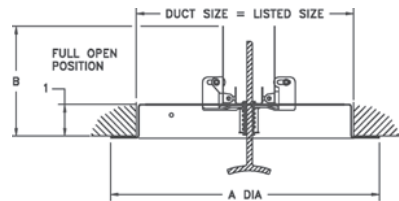

16 Ceiling Diffuser

- All-steel construction
- Step-down diffuser rings deflect air stream 360 degrees
- Bright White finish

Only available in sizes shown

16 Available Sizes (in.)	
6, 8, 10, 12, 14, 18	

12 Butterfly Damper

- All-steel construction
- Controls air volume evenly over entire #16 diffuser
- Removable knob operator for adjustment from closed to fully open
- Golden Sand enamel finish

Note: Knob permits diffuser to be held in position while attaching face screws.

Only available in sizes shown

12 Available Sizes (in.)		
Size	A	B
6	7 ¹ / ₂	3 ¹¹ / ₁₆
8	9 ¹ / ₂	4 ¹¹ / ₁₆
10	10 ⁷ / ₈	5 ¹¹ / ₁₆
12	12 ⁷ / ₈	6 ¹¹ / ₁₆
14	14 ⁷ / ₈	7 ¹¹ / ₁₆
18	18 ³ / ₁₆	9 ¹¹ / ₁₆

11 Duct Ring