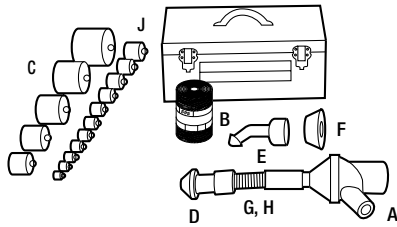

## Parts List for Models 591 and 592

592 Mighty Mouser® Blow Gun Kit

591 Portable Blower Power Fishing System

KEY	CAT. NO.	UPC NO.	DESCRIPTION	592	591
A	691	32095	Mighty Mouser® Blow Gun	1	1
B	595	32433	Fish Line – 85 lbs. (378N) pulling strength; 2,150' (655 m) long	1	1
C	*		Piston set for 1/2"-4" conduit (EMT & Rigid)		
D	25644	25644	Adapter Cone 1-1/4"-2-1/2" Conduit	1	1
E	25646	25646	Adapter Cone 1/2"-1" Conduit	1	1
F	25645	25645	Adapter Cone 3"-4" Conduit		1
G	32104	32104	Flexible Hose 1-1/2" dia. x 1' (38.1 mm x 305 mm)	1	1
H	33451	33451	Hose Clamp		1
J	32662	32662	Storage Box	1	1
K	23360	23360	Adapter Nozzle for Tape and Line		1
M	32431	32431	Flexible Hose 1-1/2" x 4' (38.1 mm x 1.2 m)		1

## Conduit Pistons

S2613

- Use with blower or vacuum power fishing system to pioneer the line through the conduit run
- Flexible foam body for an air-tight seal
- Color-coded end disk with embossed size markings for fast, easy selection
- Strong steel center rod with loops on both ends
- Pistons available for all types and sizes of conduit 1/2" through 6"

### PISTON SETS

CAT. NO.	UPC NO.	DESCRIPTION
S2613	26777	1/2", 3/4", 1", 1-1/4", 1-1/2" and 2" EMT, IMC and Rigid
34317	34317	2-1/2", 3", 3-1/2" and 4" EMT