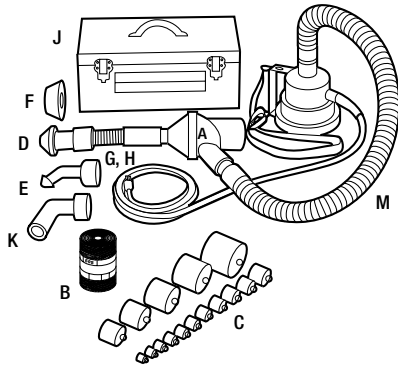

## Parts List for Models 591 and 592

592 Mighty Mouser® Blow Gun Kit

591 Portable Blower Power Fishing System

KEY	CAT. NO.	UPC NO.	DESCRIPTION	592	591
A	691	32095	Mighty Mouser® Blow Gun	1	1
B	595	32433	Fish Line – 85 lbs. (378N) pulling strength; 2,150' (655 m) long	1	1
C	*		Piston set for 1/2"-4" conduit (EMT & Rigid)		
D	25644	25644	Adapter Cone 1-1/4"-2-1/2" Conduit	1	1
E	25646	25646	Adapter Cone 1/2"-1" Conduit	1	1
F	25645	25645	Adapter Cone 3"-4" Conduit		1
G	32104	32104	Flexible Hose 1-1/2" dia. x 1' (38.1 mm x 305 mm)	1	1
H	33451	33451	Hose Clamp		1
J	32662	32662	Storage Box	1	1
K	23360	23360	Adapter Nozzle for Tape and Line		1
M	32431	32431	Flexible Hose 1-1/2" x 4' (38.1 mm x 1.2 m)		1

## Conduit Pistons

S2613

- Use with blower or vacuum power fishing system to pioneer the line through the conduit run
- Flexible foam body for an air-tight seal
- Color-coded end disk with embossed size markings for fast, easy selection
- Strong steel center rod with loops on both ends
- Pistons available for all types and sizes of conduit 1/2" through 6"

### PISTON SETS

CAT. NO.	UPC NO.	DESCRIPTION
S2613	26777	1/2", 3/4", 1", 1-1/4", 1-1/2" and 2" EMT, IMC and Rigid
34317	34317	2-1/2", 3", 3-1/2" and 4" EMT