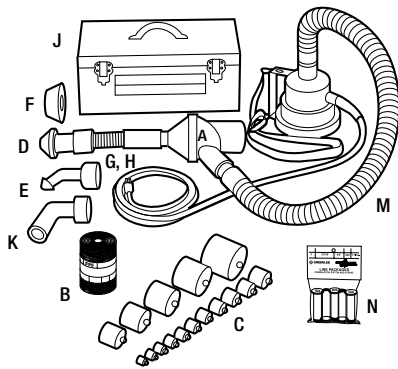

Parts List for Models 591 and 592

592 Mighty Mouser® Blow Gun Kit

591 Portable Blower Power Fishing System

KEY	CAT. NO.	UPC NO.	DESCRIPTION	592	591
A	691	32095	Mighty Mouser® Blow Gun	1	1
B	595	32433	Fish Line – 85 lbs. (378N) pulling strength; 2,150' (655 m) long	1	1
C	*		Piston set for 1/2"-4" conduit (EMT & Rigid)		
D	25644	25644	Adapter Cone 1-1/4"-2-1/2" Conduit	1	1
E	25646	25646	Adapter Cone 1/2"-1" Conduit	1	1
F	25645	25645	Adapter Cone 3"-4" Conduit		1
G	32104	32104	Flexible Hose 1-1/2" dia. x 1' (38.1 mm x 305 mm)	1	1
H	33451	33451	Hose Clamp	1	1
J	32662	32662	Storage Box	1	1
K	23360	23360	Adapter Nozzle for Tape and Line		1
M	32431	32431	Flexible Hose 1-1/2" x 4' (38.1 mm x 1.2 m)		1
N	37917-10	06274	1/2" Conduit x 150' (46 m) Line Pkg.	10	10
N	37920-5	06277	3/4" Conduit x 450' (137 m) Line Pkg.	5	5
N	37923-5	06280	1" Conduit x 450' (137 m) Line Pkg.	5	5

*See below

Conduit Pistons

- Use with blower or vacuum power fishing system to pioneer the line through the conduit run.
- Flexible foam body for an air-tight seal.
- Color-coded end disk with embossed size markings for fast, easy selection.
- Strong steel center rod with loops on both ends.
- Pistons available for all types and sizes of conduit 1/2" through 6".