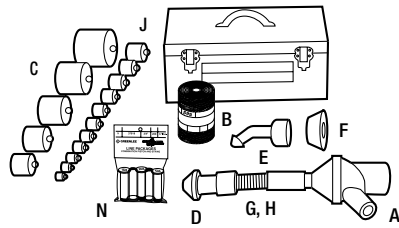

Parts List for Models 591 and 592

592 Mighty Mouser® Blow Gun Kit

591 Portable Blower Power Fishing System

KEY	CAT. NO.	UPC NO.	DESCRIPTION	592	591
A	691	32095	Mighty Mouser® Blow Gun	1	1
B	595	32433	Fish Line – 85 lbs. (378N) pulling strength; 2,150' (655 m) long	1	1
C	*		Piston set for 1/2"-4" conduit (EMT & Rigid)		
D	25644	25644	Adapter Cone 1-1/4"-2-1/2" Conduit	1	1
E	25646	25646	Adapter Cone 1/2"-1" Conduit	1	1
F	25645	25645	Adapter Cone 3"-4" Conduit		1
G	32104	32104	Flexible Hose 1-1/2" dia. x 1' (38.1 mm x 305 mm)	1	1
H	33451	33451	Hose Clamp	1	1
J	32662	32662	Storage Box	1	1
K	23360	23360	Adapter Nozzle for Tape and Line		1
M	32431	32431	Flexible Hose 1-1/2" x 4' (38.1 mm x 1.2 m)		1
N	37917-10	06274	1/2" Conduit x 150' (46 m) Line Pkg.	10	10
N	37920-5	06277	3/4" Conduit x 450' (137 m) Line Pkg.	5	5
N	37923-5	06280	1" Conduit x 450' (137 m) Line Pkg.	5	5

*See below

Conduit Pistons

- Use with blower or vacuum power fishing system to pioneer the line through the conduit run.
- Flexible foam body for an air-tight seal.
- Color-coded end disk with embossed size markings for fast, easy selection.
- Strong steel center rod with loops on both ends.
- Pistons available for all types and sizes of conduit 1/2" through 6".