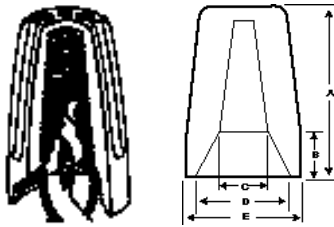

WIRE CONNECTORS

WIREGARD™ COLOR-CODED SCREW-ON WIRE CONNECTORS

The industry's standard twist-on connector with quality performance and durability.

- Color-coded for easy size selection.
- Tight, square-wire spring makes quick, secure connections for positive continuity.
- Tough, thermoplastic shell shields against environmental extremes.
- Resists chemical action from hydrocarbons, dilute acid or alkaline solutions.
- Flame-retardant properties resist heat distortion up to 105 °C (221 °F).
- High-dielectric shell features deep skirt design to prevent exposure of bare wire.
- Copper to copper connections only.

WIRE CONNECTING, TERMINATION, & CONTROL

Dimensions

Model	A	B	C	D	E
GB-1	37/64	11/64	1/8	1/4	21/64
GB-2	45/64	11/64	3/16	5/16	25/64
GB-3	27/32	21/64	13/64	11/32	7/16
GB-4	15/16	17/64	15/64	7/16	35/64
GB-6	11/16	17/64	21/64	17/32	21/32