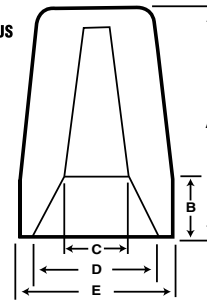

	Color	Part #	Pkg Qty	Wire Range	Min	Max
GB-1 (71B)		10-001	100/box	#22 - #16 AWG (connections rated at 300 V Max.)	1 #20 w/1 #22	2 #16
		12-001	25,000/bulk keg			
		12-001BU	150,000/bulk barrel			
		16-001	150/jar			
		19-001	14/card			
		25-001	25/resealable bag			
GB-2 (72B)		10-002	100/box	#22 - #16 AWG (connections rated at 300 V Max.)	3 #22	3 #16
		12-002	10,000/bulk keg			
		12-002BU	96,000/bulk barrel			
		16-002	150/jar			
		19-002	14/card			
		25-002	25/resealable bag			
GB-3 (73B)		10-003	100/box	#22 - #14 AWG (connections rated at 300 V Max. and 600 V Max.) ²	3 #20	4 #16 w/1 #20
		12-003BU	53,000/bulk barrel			
		13-003	500/bag			
		16-003	100/jar			
		16-003M	300/jar			
		17-003	50/bag			
		19-003	12/card			
		25-003	25/resealable bag			
GB-4 (74B)		10-004	100/box	#18 - #10 AWG (connections rated at 300 V Max. and 600 V Max.) ²	1 #14 w/1 #18	3 #12
		12-004BU	32,400/bulk barrel			
		13-004	500/bag			
		16-004	200/jar			
		17-004	50/bag			
		19-004	9/card			
25-004	25/resealable bag					
GB-6 (76B)		10-006	100/box	#18 - #10 AWG (connections rated at 300 V Max. and 600 V Max.) ²	2 #14	2 #10 w/2 #12
		12-006BU	21,000/bulk barrel			
		13-006	250/bag			
		16-006	125/jar			
		17-006	50/bag			
		19-006	6/card			
25-006	25/resealable bag					

Dimensions

	A	B	C	D	E
GB-1	37/64"	11/64"	1/8"	1/4"	21/64"
GB-2	45/64"	11/64"	3/16"	5/16"	25/64"
GB-3	27/32"	21/64"	13/64"	11/32"	7/16"
GB-4	15/16"	17/64"	15/64"	7/16"	35/64"
GB-6	11/16"	17/64"	21/64"	17/32"	21/32"