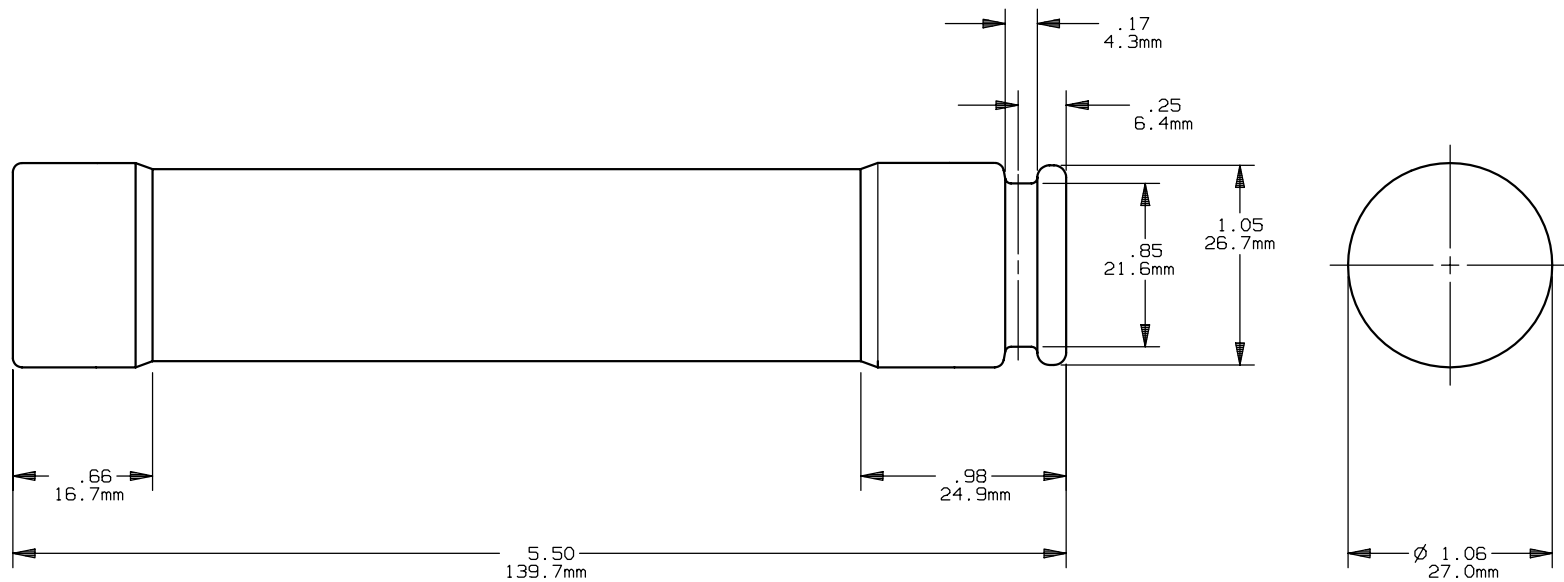

REV	DATE	ECO	DESCRIPTION	BY	CK	APP
H	1/4/10	NA	ADDED "ID" VERSION	LDB	NA	NA

MERSEN USA NEWBURYPORT-MA, LLC
374 MERRIMAC STREET
NEWBURYPORT, MA 01950

PRODUCT MANAGER

DESIGN ENGINEER

SIGN:
DATE:

SIGN:
DATE:

TRS(35-60)R(ID)

CLASS RK5

35-60A 600V

OUTLINE DIMENSIONS
NOT TO BE USED FOR PRODUCTION

701289