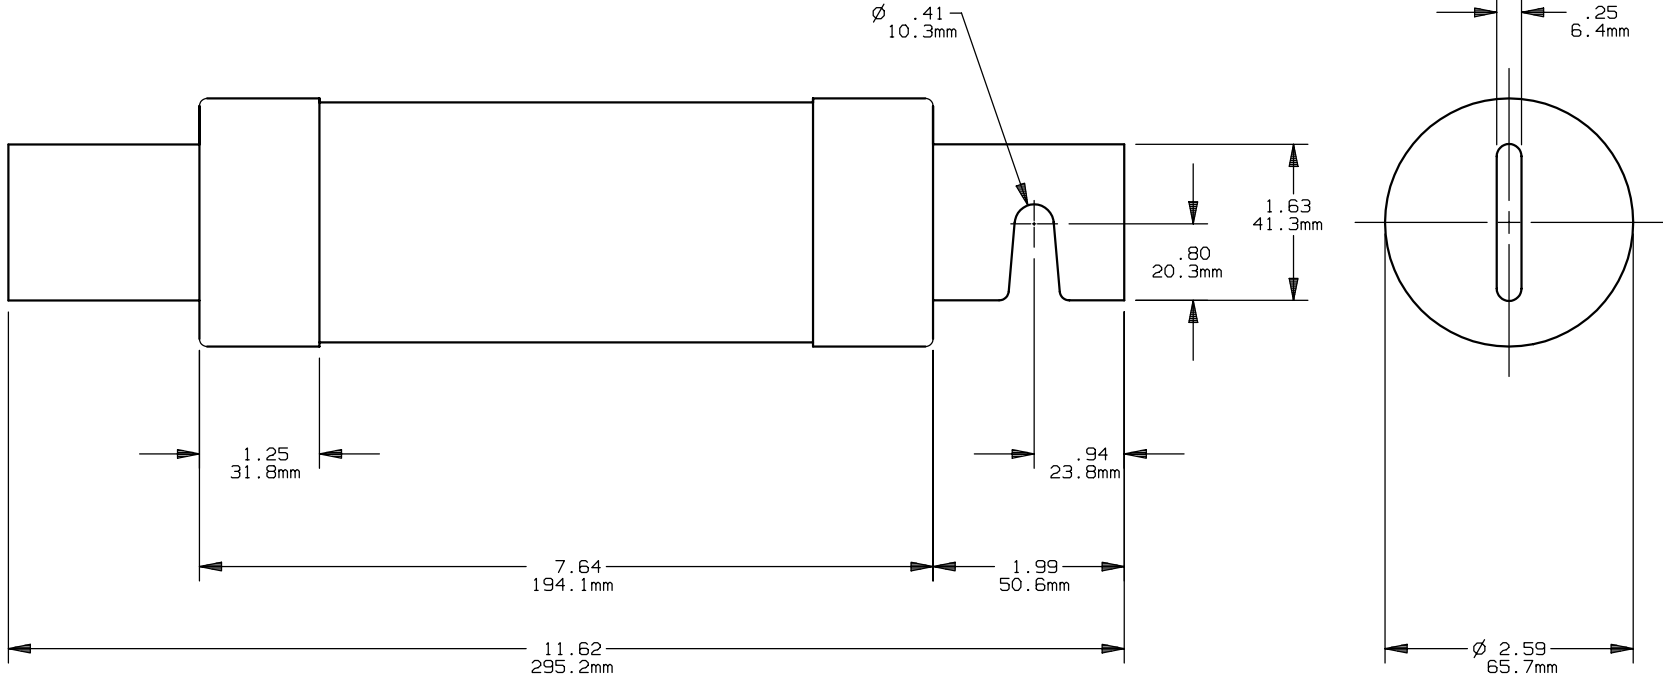

REV	DATE	ECO	DESCRIPTION	BY	CK	APP
F	12-15-09	NA	ADDED (ID) VERSION	LDB	NA	NA

	MERSEN USA NEWBURYPORT-MA, LLC 374 MERRIMAC STREET NEWBURYPORT, MA 01950
	PRODUCT MANAGER DESIGN ENGINEER
SIGN: _____ DATE: _____	SIGN: _____ DATE: _____

TRS(225-400)R(ID)
TRIONIC CLASS RK5
225-400A   600V

OUTLINE DIMENSIONS
NOT TO BE USED FOR PRODUCTION

701295