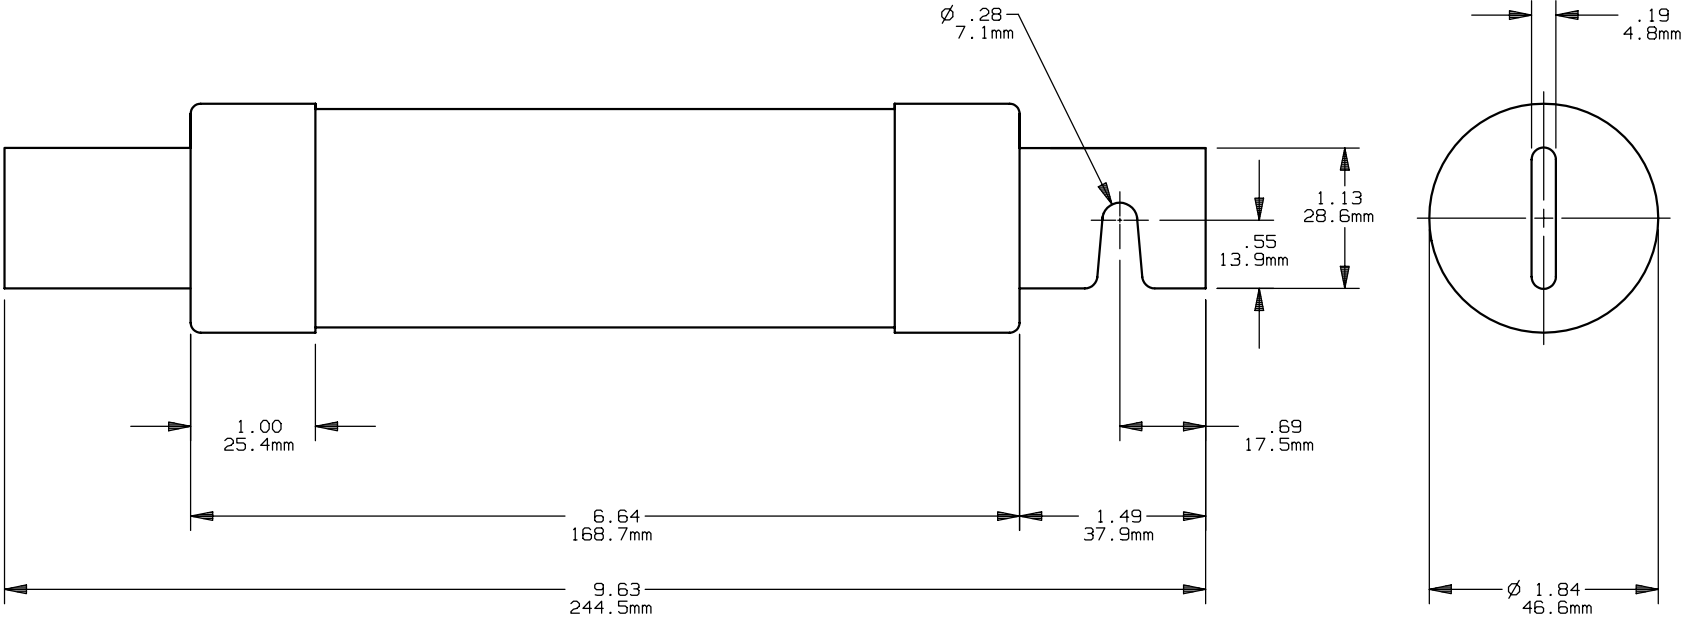

REV	DATE	ECO	DESCRIPTION	BY	CK	APP
F	12-15-09	NA	ADDED (ID) VERSION	LDB	NA	NA

MERSEN USA NEWBURYPORT-MA, LLC  
 374 MERRIMAC STREET  
 NEWBURYPORT, MA 01950

TRS(110-200)R(ID)  
 TRIONIC CLASS RK5  
 110-200A 600V

OUTLINE DIMENSIONS  
 NOT TO BE USED FOR PRODUCTION

701294

PRODUCT MANAGER

DESIGN ENGINEER

SIGN:

SIGN:

DATE:

DATE: