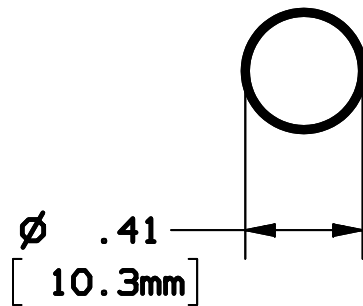

106801

CAT. NO.	
SBS $\frac{2}{10}$	SBS4
SBS $\frac{4}{10}$	SBS5
SBS $\frac{1}{2}$	SBS6
SBS $\frac{3}{4}$	SBS7
SBS $\frac{8}{10}$	SBS8
SBS1	SBS10
SBS1 $\frac{1}{2}$	SBS12
SBS1 $\frac{6}{10}$	SBS15
SBS1 $\frac{8}{10}$	SBS20
SBS2	SBS25
SBS3	SBS30

GOULD 374 MERRIMAC STREET
NEWBURYPORT, MA 01950

PRODUCT MANAGER

DESIGN ENGINEER

SIGN:
DATE:

SIGN:
DATE:

SBS(AMP RATING)
FORM 600 MIDGET AMP-TRAP FUSE
600VAC 100KA

OUTLINE DIMENSIONS
NOT TO BE USED FOR PRODUCTION