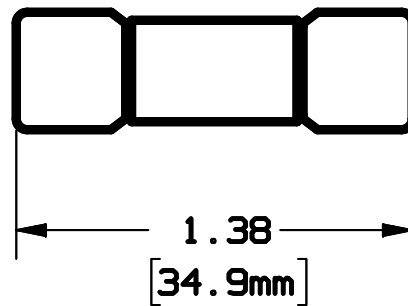

106801

CAT. NO.	
SBS $\frac{2}{10}$	SBS4
SBS $\frac{4}{10}$	SBS5
SBS $\frac{1}{2}$	SBS6
SBS $\frac{3}{4}$	SBS7
SBS $\frac{8}{10}$	SBS8
SBS1	SBS10
SBS1 $\frac{1}{2}$	SBS12
SBS1 $\frac{6}{10}$	SBS15
SBS1 $\frac{8}{10}$	SBS20
SBS2	SBS25
SBS3	SBS30

GOULD 374 MERRIMAC STREET
NEWBURYPORT, MA 01950

PRODUCT MANAGER

DESIGN ENGINEER

SIGN:
DATE:

SIGN:
DATE:

SBS(AMP RATING)
FORM 600 MIDGET AMP-TRAP FUSE
600VAC 100KA

OUTLINE DIMENSIONS
NOT TO BE USED FOR PRODUCTION