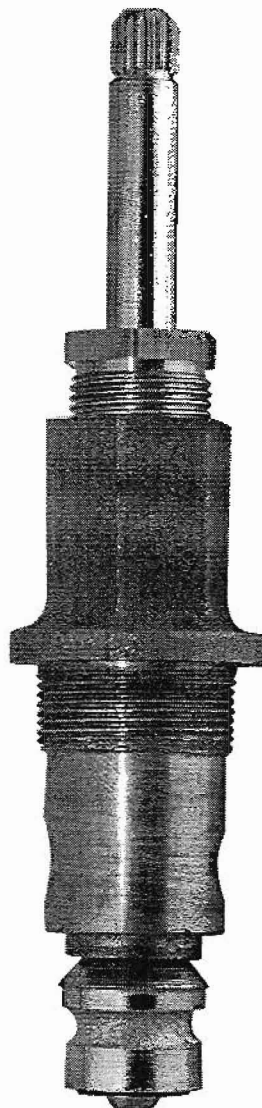

97-432 Diverter Stem Only
for 98-726

98-726 Diverter Stem
Assembly
98-746 1" Shorter Diverter
Stem Assembly

98-720 Stem & Bonnet
Assembly

98-006 Hot or Cold Ceramic
Cartridge
98-709 Old Style Cold
Ceramic Cartridge