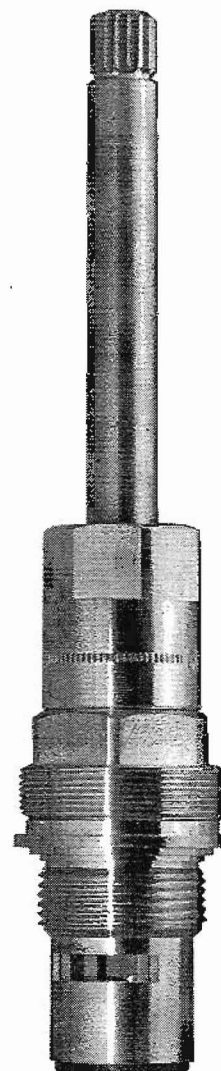

97-432 Diverter Stem Only
for 98-726

98-726 Diverter Stem
Assembly
98-746 1" Shorter Diverter
Stem Assembly

98-720 Stem & Bonnet
Assembly

98-006 Hot or Cold Ceramic
Cartridge
98-709 Old Style Cold
Ceramic Cartridge