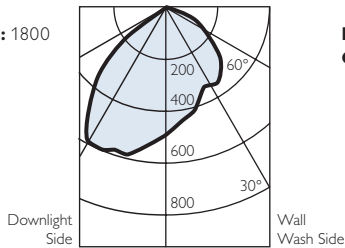

6" Aperture 26W Triple tube

Reflector trim: 8081

Lamp lumens: 1800
Cut-off: 55°

6" Aperture 32W Triple tube

Reflector trim: 8081

Lamp lumens: 2400
Cut-off: 55°

7" Aperture 42W quad tube

Reflector trim: 8087