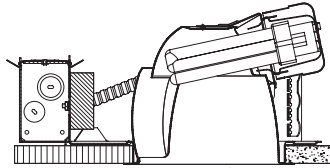

6" & 7" aperture

Horizontal open wall washer (1 lamp)

Standard dimming options*

S6132B (add suffix in box)

Suffix	Ballast	Input voltage
CU3	PowerSpec	120/277V
J1LD3	HDF	120V
J2LD3	Lutron 3%	277V
JUM7	Lutron 3%	120/277V
J1MX	Mark 7	120V
J2MX	Mark 10	277V
	Mark 10	