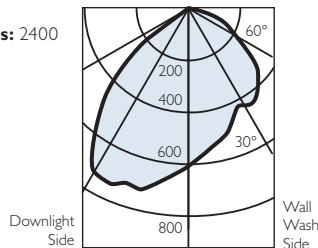

6" Aperture 26W Triple tube

Reflector trim: 8081

Lamp lumens: 1800
Cut-off: 55°

6" Aperture 32W Triple tube

Reflector trim: 8081

Lamp lumens: 2400
Cut-off: 55°

7" Aperture 42W quad tube

Reflector trim: 8087