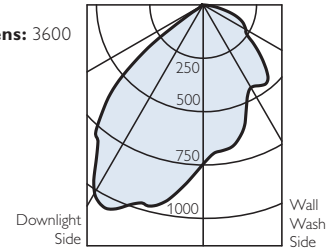

7" Aperture 42W quad tube

Reflector trim: 8087

Lamp lumens: 3600
Cut-off: 55°

Multiple units Footcandles on wall

3' from wall - 3' on center

Distance from ceiling in feet	1	2	3	4	5	6	7	8	9
1	16	15	16						
2	25	24	25						
3	27	29	17						
4	25	26	25						
5	21	22	21						
6	18	18	18						
7	15	15	15						
8	13	13	13						
9	11	11	11						

Multiple units Footcandles on wall

3' from wall - 3' on center

Distance from ceiling in feet	1	2	3	4	5	6	7	8	9
1	16	15	16						
2	25	24	25						
3	27	29	17						
4	25	26	25						
5	21	22	21						
6	18	18	18						
7	15	15	15						
8	13	13	13						
9	11	11	11						

Multiple units Footcandles on wall

3' from wall - 3' on center

Distance from ceiling in feet	1	2	3	4	5	6	7	8	9
1	16	14	16						
2	30	30	30						
3	27	29	27						
4	24	26	24						
5	22	23	22						
6	19	20	19						
7	16	16	16						
8	13	13	13						
9	11	11	11