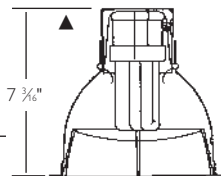

6 3/4" Cross blade

Reflector

1132 White

▲ 7 1/8" with 32W TTT

Frame-in kit	Wattage	Lamping
1100FT Series*	26/32W	(1) Triple
1101F18 Series	18W	(1) Triple
1101F18IC Series	18W	(1) Triple