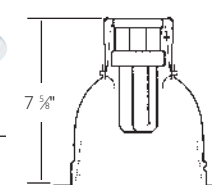

6 3/4" Cross blade

Reflector

1132 White

▲ 7 1/8" with 32W TTT

Frame-in kit	Wattage	Lamping
1100FT Series*	26/32W	(1) Triple
1101F18 Series	18W	(1) Triple
1101F18IC Series	18W	(1) Triple

6 3/4" Basic baffle