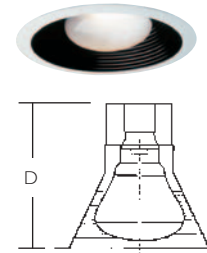

6 3/4" Shallow plenum baffle

kit	Ceiling	Lamping	
		BR30	PAR30
1104IC**	IC/Non-IC	65W/85W	75W Long neck
1104ICR	IC/Non-IC exist.	65W/85W	75W Long neck
1104SIC*	Shallow IC/Non-IC	65W/85W	75W Long neck
1104SICR	Shallow IC/Non-IC exist.	65W/85W	75W Long neck

Reflector

B16	Gloss white spray
B17	Black baffle
B17WH	Gloss white baffle

* For nail version add "N" suffix.
** For nail version add "N" suffix.
For quick connects add "Q" suffix.
For nail & quick connects add "NQ" suffix.
D: See compatible FIK for depth – page 1.280.