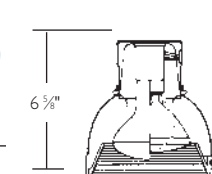

6 3/4" White diffuser

Reflector

1128 White diffuser

Frame-in kit	Wattage	Lamping
1100FT Series*	26W	(1) Triple
1104F13 Series*	13W	(1) Triple
1104F18 Series*	18W	(1) Triple

6 3/4" Basic baffle

Reflector

1179M1 Black baffle
1179WH Gloss white