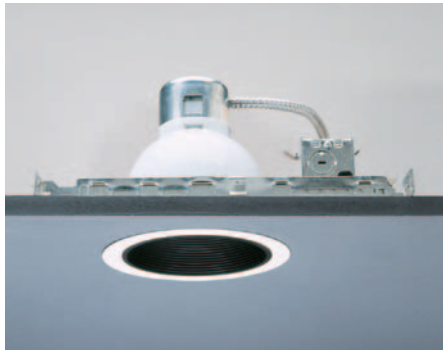

Lytecaster line voltage

6 3/4" Reflector trims

- Basic baffle features a Perma White upper reflector and a phenolic baffle to reduce glare.
- Shallow plenum baffle is compatible with 6 3/4" Shallow Lytening, which fits into 2" x 6" construction.

6 3/4" Basic baffle

A19

100W A19 Single Unit		
Ht. to Floor	F.C. at 30" above floor	Beam Dia.
8'	11	8'
10'	6	11'
12'	4	14'
Multiple units /S.R.=1.1		
Ctr. to Ctr.	Footcandles	
	Lrg. Room	Sml. Room
4'	34	27
6'	15	12
8'	8	7