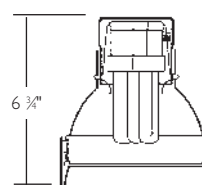

6 3/4" White diffuser

Reflector

1128 White diffuser

Frame-in kit	Wattage	Lamping
1100FT Series*	26W	(1) Triple
1104F13 Series*	13W	(1) Triple
1104F18 Series*	18W	(1) Triple