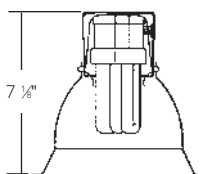

6 3/4" Basic white reflector

Reflector

1171 Gloss white

Frame-in kit	Wattage	Lamping
1100FT Series*	26/32W	(1) Triple
1104F13 Series*	13W	(1) Triple or quad
1104F18 Series*	18W	(1) Triple or quad
1104F2632 Series*	26/32W	(1) Triple or quad