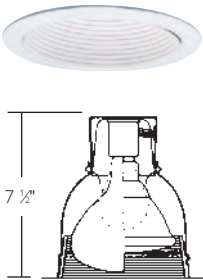

Lytecaster line voltage

6 3/4" Reflector trims

- Basic baffle features a Perma White upper reflector and a phenolic baffle to reduce glare.
- Shallow plenum baffle is compatible with 6 3/4" Shallow Lytening, which fits into 2" x 6" construction.

6 3/4" Basic baffle

A19

100W A19 Single Unit		
Ht. to Floor	F.C. at 30" above floor	Beam Dia.
8'	11	8'
10'	6	11'
12'	4	14'
Multiple units /S.R.=1.1		
Ctr. to Ctr.	Footcandles	
	Lrg. Room	Sml. Room
4'	34	27
6'	15	12
8'	8	7

BR40

150W BR40 FL Single		
Ht. to Floor	F.C. at 30" above floor	Beam Dia.
8'	39	6'
10'	21	9'
12'	13	11'
Multiple units /S.R.=0.9		
Ctr. to Ctr.	Footcandles	
	Lrg. Room	Sml. Room
4'	84	68
6'	37	30
8'	21	17