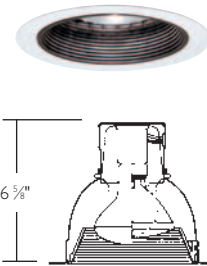

6 3/4" Basic baffle

A19

75W A19 Single Unit		
Ht. to Floor	F.C. at 30" above floor	Beam Dia.
8'	5	14'
10'	3	19'
12'	2	23'
Multiple units /S.R.=1.4		
Ctr. to Ctr.	Footcandles	
	Lrg. Room	Sml. Room
4'	21	16
6'	9	7
8'	5	4

PAR30

75W PAR30 FL (TH)		
Ht. to Floor	F.C. at 30" above floor	Beam Dia.
8'	75	4'
10'	40	5'
12'	25	7'
Multiple units /S.R.=0.7		
Ctr. to Ctr.	Footcandles	
	Lrg. Room	Sml. Room
4'	74	69
6'	33	29
8'	19	16

Reflector

1179M1	Black baffle
1179WH	Gloss white

kit	Ceiling	Lamping			
		A19	BR30	PAR30	PAR38
1102P1	Non-IC	75W	85W	75W	—
1103R	Non-IC exist.	75W	85W	75W	—
1104ICX**	AirSeal® IC	—	85W	75W	—
1100DAICM	Deep AirSeal IC	—	85W	75W	—
1100DICM	Deep IC	—	85W	75W	—
1104IC**	IC/Non-IC	—	85W/85W	75W/75W	90W/90W
1104ICR	IC/Non-IC exist.	—	85W/85W	75W/75W	90W/90W
1100IC	IC	—	85W	75W	—
1100AICM	AirSeal® IC	—	85W	75W	—