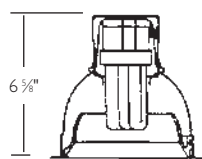

6 3/4" Basic white reflector

Reflector

1170M1 Gloss white

Frame-in kit	Wattage	Lamping
1100FT Series*	26/32W	(1) Triple
1104F13 Series*	13W	(1) Triple or quad
1104F18 Series*	18W	(1) Triple
1104F2632 Series*	26/32W	(1) Triple