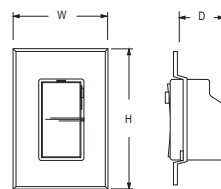

Rockslide Preset Slide Dimmers

ROCKSLIDE PRESET SLIDE DIMMERS

Incandescent

DESCRIPTION	ITEM NUMBER	COLOR SUFFIX	WATTAGE CAPACITY	WIRING DIAG. PP. 32-33	NOTES PP. 34-35
Incandescent	RS600	-W -I	600W	A	1, 1S
	RS1000	-W -I	1000W	A	1, 1S

Inductive
(Neutral connection required)

Inductive (Neutral connection required)	RS600VA	-W -I	600VA	B	1, 1S
	RS1000VA	-W -I	1000VA	B	1, 1S

ROCKSLIDE PRESET REMOTE

Multi-location/3-way

Multi-location/3-way	RS3R	-W -I	n/a	I	8A

Astral™ Slide Dimmers

DESCRIPTION

ASTRAL NON- PRESET SLIDE DIMMERS

Incandescent

DESCRIPTION	ITEM NUMBER	COLOR SUFFIX	WATTAGE CAPACITY	WIRING DIAG. PP. 32-33	NOTES PP. 34-35
Incandescent	A600	-WC-IC	600W	A	1, 1S

Magnetic Low-Voltage, 2-Wire
(No neutral connection required)

Magnetic Low-Voltage, 2-Wire (No neutral connection required)	A600LV	-WC-IC	600VA	A	1, 1S

ASTRAL PRESET DIMMERS

Incandescent

Incandescent	AP600	-WC-IC	600W	A	1, 1S
	AP603 (3-way)	-WC-IC	600W	C	1, 1S, 9A

Magnetic Low-Voltage

Magnetic Low-Voltage	AP600LV	-WC-IC	600VA	A	1, 1S
	AP603LV (3-way)	-WC-IC	600VA	C	1, 1S, 9A

WHISPURR PRESET FAN CONTROL

WHISPURR PRESET FAN CONTROL	APWHIS	-WC-IC	1.5 Amp/3-speed	N	1, 1S, 10E

All 600W strap dimmers can be installed into a multi-gang configuration to fully rated load without derating. See page 34, note 1C for load calculations.

Features:

- Full-range dimming
- Multi-location/3-way control

Rockslide

- Red LED night light
- Matches decorator-style switches
- Clean mini slider

Astral

- Captive knob
- Easy on/off preset

Dimensions:

	Width (W)	Height (H)	Depth (D)
Rockslide Strap	= 1.68"	4.00"	1.37"
Astral Strap	= 1.67"	4.06"	1.32"

Rockslide

Astral

Available in Clamshell Packaging (White=WC, Ivory=IC)