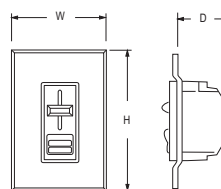

Astral

Available in Clamshell Packaging (White=WC, Ivory=IC)

* Shown with Compli® Designer Faceplates, sold separately. See pages 28-29. Also fits designer style faceplates by others.

Dimmer must be located at the load side when used in a 3-way installation

Color Code	
White	Ivory
W	I