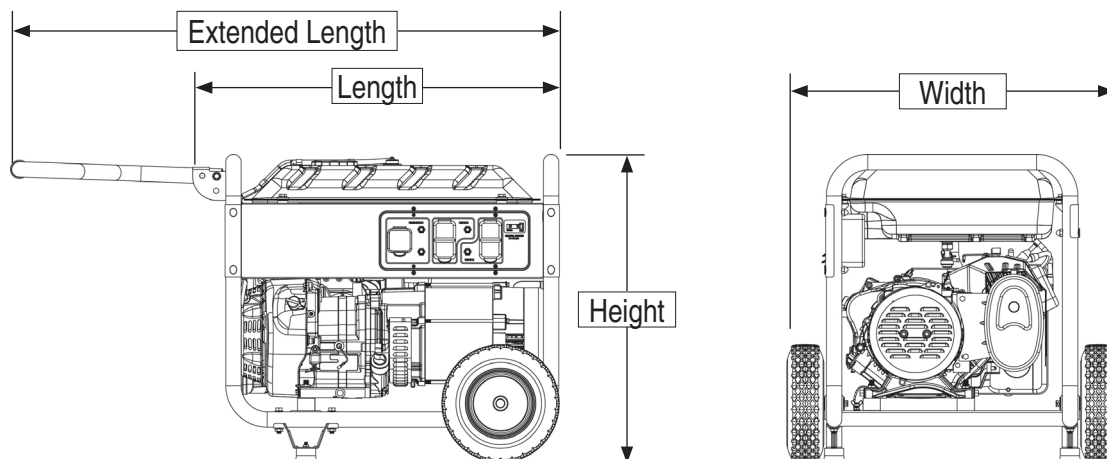

49-State Control Panel

GP7500E

specifications

Product Series	GP7500E
Model (Configuration)	5943-4 / 5943-5 (EPA) 5978-2 / 5943-7 (EPA / CSA)
AC Rated Output Running Watts:	7500
AC Maximum Output Motor Starting Watts:	9375
AC Voltage	120/240 VAC
AC Frequency	60 Hz
Rated VAC Amperage	62.5/31.3
Max Rated VAC Amperage	78/39.1
Engine Displacement	420cc
Engine Type	OHV
Engine RPM	3600
Recommended Oil	10W-30 / SAE30
Lubrication Method	Splash
Automatic Voltage Regulation (AVR)	Yes
Choke Location	On Engine
Fuel Shut Off	On Fuel Tank
Starting Method	Electric/Recoil Pull Start
Low Oil Shutdown Method	Low Level
Battery Type	12VDC, 10AH
Battery Charger Input Jack	Included
Neutral Bonded to Ground	Yes

Dimensions and Weights

	Models 5978-2 / 5943-4 / 5943-5	Model 5943-7
Length in (mm)	27.25 (692)	28.8 (733)
Width in (mm)	27 (687)	27.25 (692)
Height in (mm)	25 (638)	25.75 (654)
Extended Length in (mm)	44.5 (1129)	45.38 (1152)
Carton Length in (mm)	31 (790)	31 (790)
Carton Width in (mm)	21.5 (550)	22.12 (562)
Carton Height in (mm)	24 (610)	24 (610)
Unit Weight lbs (kg)	191.5 (86.9)	197 (88.4)
Shipping Weight lbs (kg)	215 (97.6)	220.3 (100)