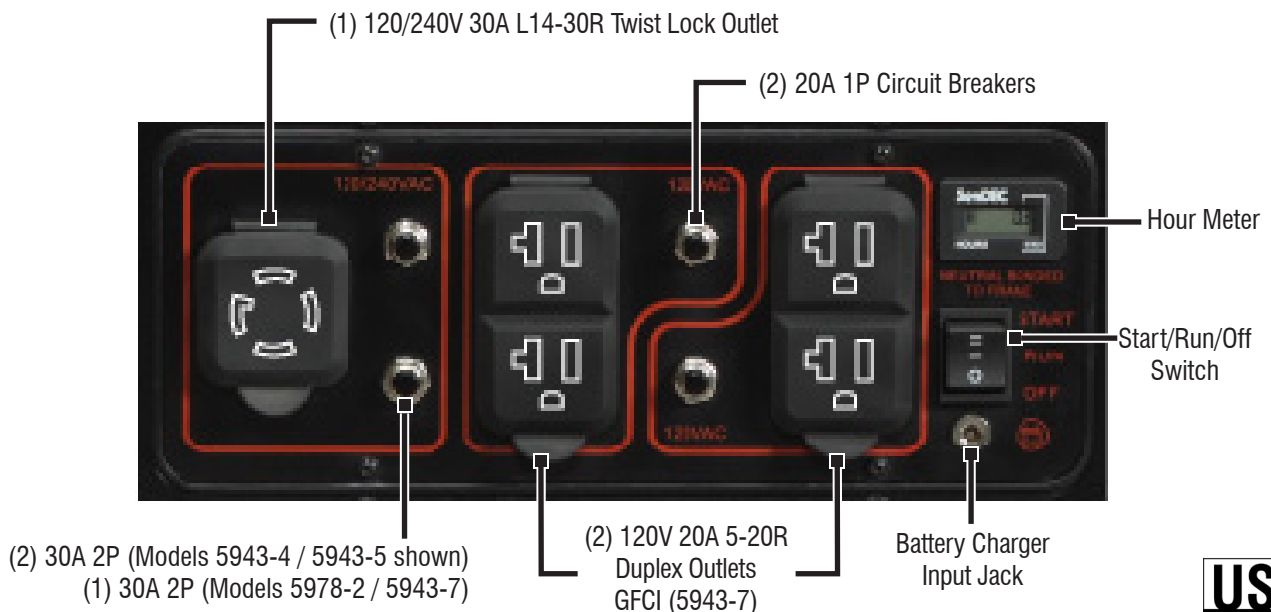

Models 5943-4 / 5943-5 UPC: 696471059434 (49ST)

Model 5943-7 UPC: 696471059434 (49ST/CSA)

Model 5978-2 UPC: 696471059434 (49ST/CSA)

AC Rated Output Running Watts 7500
AC Maximum Output Starting Watts 9375

49-State Control Panel

GP7500E

specifications

Product Series	GP7500E
Model (Configuration)	5943-4 / 5943-5 (EPA) 5978-2 / 5943-7 (EPA / CSA)
AC Rated Output Running Watts:	7500
AC Maximum Output Motor Starting Watts:	9375
AC Voltage	120/240 VAC
AC Frequency	60 Hz
Rated VAC Amperage	62.5/31.3
Max Rated VAC Amperage	78/39.1
Engine Displacement	420cc
Engine Type	OHV
Engine RPM	3600
Recommended Oil	10W-30 / SAE30
Lubrication Method	Splash
Automatic Voltage Regulation (AVR)	Yes
Choke Location	On Engine
Fuel Shut Off	On Fuel Tank
Starting Method	Electric/Recoil Pull Start
Low Oil Shutdown Method	Low Level
Battery Type	12VDC, 10AH
Battery Charger Input Jack	Included
Neutral Bonded to Ground	Yes

Start Switch Type	Start/Run/Off Switch
Switch Location	On Control Panel
Fuel Gauge	Built-In Tank
Fuel Tank Capacity Gal (Ltr)	7.5 (28.4)
Run Time at 50% (Hours)	11
Handle Style	Single Folding / Locking
Wheel Type	9.5" Solid Wheels
Maintenance Kit	Sold Separately
Warranty - Residential	2 Year Ltd
Warranty - Commercial	1 Year Ltd