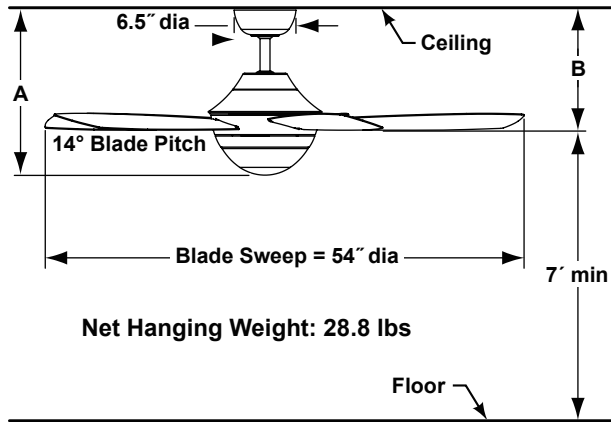

CELANO™

FP5420
Ceiling Fan**

INSTALLATION REQUIREMENTS:

Fan must be attached to a securely anchored electrical junction box capable of withstanding a load of at least 50 lbs.

ELECTRICAL REQUIREMENTS:

Requires a grounded electrical supply line of 120 volts AC, 60 Hz, 15 amp circuit.

MOTOR SPECS:

188 x 20 motor is designed for optimal performance with this fan. 220 VAC, 50 Hz export version available.

BLADES:

A set of five 21.3" wood blades is included—walnut with OB and PW finishes and matte white with MW finish. Optional set of five cherry wood blades (B5400CY) is available for OB and PW fans—sold separately.

CONTROL OPTIONS:

TR24WH hand-held remote control with wall mount is included. Push button remote control has 3 fan speeds, infinite light levels and off button. Optional CWRL4 wall control, CRL4WH and CRL8TS hand-held remote control are available—sold separately. Instructions are provided with each control.

LIGHTING OPTIONS:

One bulb (100-watt halogen minican bulb -included) downlight fixture is included with this fan assembly. Maximum downlight wattage not to exceed 100 watts.

DOWNROD OPTIONS:

Fan comes with a 1" dia. x 6" long downrod (DR1-6). Optional downrods available in 12", 18", 24", 36", 48", 60" and 72" lengths. A downrod coupler is available for installations requiring a downrod longer than 72". Optional Decorative DR Sleeve (DRS54**) is available, requires an 18" or longer downrod. Fan can be mounted on a sloped ceiling up to 30°. Most sloped ceiling installations require a downrod longer than the standard 6" downrod. Optional close-to-ceiling kit is available as well—sold separately. Optional sloped ceiling ball kits (SCB1-52) are available for up to 52°. Call your local dealer for more information.

LOCATION USE:

Fan is rated for dry locations only.