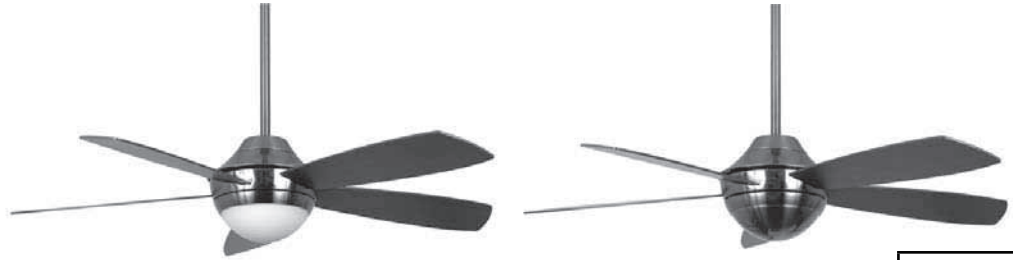

CELANO™

FP5420
Ceiling Fan**

INSTALLATION REQUIREMENTS:

Fan must be attached to a securely anchored electrical junction box capable of withstanding a load of at least 50 lbs.

ELECTRICAL REQUIREMENTS:

Requires a grounded electrical supply line of 120 volts AC, 60 Hz, 15 amp circuit.

MOTOR SPECS:

188 x 20 motor is designed for optimal performance with this fan. 220 VAC, 50 Hz export version available.

BLADES:

A set of five 21.3" wood blades is included—walnut with OB and PW finishes and matte white with MW finish. Optional set of five cherry wood blades (B5400CY) is available for OB and PW fans—sold separately.

CONTROL OPTIONS:

TR24WH hand-held remote control with wall mount is included. Push button remote control has 3 fan speeds, infinite light levels and off button. Optional CWRL4 wall control, CRL4WH and CRL8TS hand-held remote control are available—sold separately. Instructions are provided with each control.

LIGHTING OPTIONS:

One bulb (100-watt halogen minican bulb -included) downlight fixture is included with this fan assembly. Maximum downlight wattage not to exceed 100 watts.

DOWNROD OPTIONS:

Fan comes with a 1" dia. x 6" long downrod (DR1-6). Optional downrods available in 12", 18", 24", 36", 48", 60" and 72" lengths. A downrod coupler is available for installations requiring a downrod longer than 72". Optional Decorative DR Sleeve (DRS54**) is available, requires an 18" or longer downrod. Fan can be mounted on a sloped ceiling up to 30°. Most sloped ceiling installations require a downrod longer than the standard 6" downrod. Optional close-to-ceiling kit is available as well—sold separately. Optional sloped ceiling ball kits (SCB1-52) are available for up to 52°. Call your local dealer for more information.