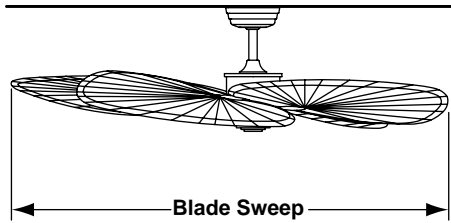

LIGHTING OPTIONS:

Optional lighting fitters and light kits are available. See our catalog or visit www.fanimation.com for lighting options.

DOWNROD OPTIONS:

Fan comes with a 1" dia. x 6" long downrod (DR1-6). Optional downrods are available in 12", 18", 24", 36", 48", 60" and 72" lengths. Fan can be mounted on a sloped ceiling up to 30°. Most sloped ceiling installations require a downrod longer than the standard 6" downrod. Optional sloped ceiling ball kits (SCB1-52) are available for up to 52°. Call technical support for more information.

BLADE SWEEP INFORMATION

Blade-Selection Fans

The following fans have varying blade sweeps from 44" to 80" depending on blade selection:

- The Americana®
- The Belleria®
- The Bourbon Street®
- The Islander®
- Louvre®
- Sandella®
- The Torrento®
- Treventi®
- The Windpointe® - 3-blade fans
- The Windpointe® - 4-blade fans
- The Windpointe® - 5-blade fans

Use the charts below to determine blade sweep.

5-Blade Fans		
Blade	Blade Length	Blade Sweep
<i>Palm Leaf (Dry Location Only)</i>		
ISP2, ISP5	18"	44"
ISP1, ISP4, ISP1RB, ISP4RB	22"	52"
<i>Woven Bamboo (Dry and Damp Locations Only)</i>		
ISD2A	18"	44"
ISD1A, ISD4A, ISD7A, ISD1C, ISD4C, ISD7C	22"	52"
<i>Wood (Dry Location Only)</i>		
B6030CY, B6030MH, B6030MP, B6030TK	30"	68"
B6000CY, B6000MH, B6000MP, B6000TK	36"	80"
<i>All-Weather Composite (Dry, Damp and Wet Location)</i>		
BPD5A	18"	44"
BPW20CY, BPW20MH, BPW20TK	20"	48"
BPW10CY	20.5"	49"
BPD1A, BPD4A, BPD4BL, BPD4MW, BPP1, BPP4, BPP1BR, BPD4BR, BPP4GR	22"	52"