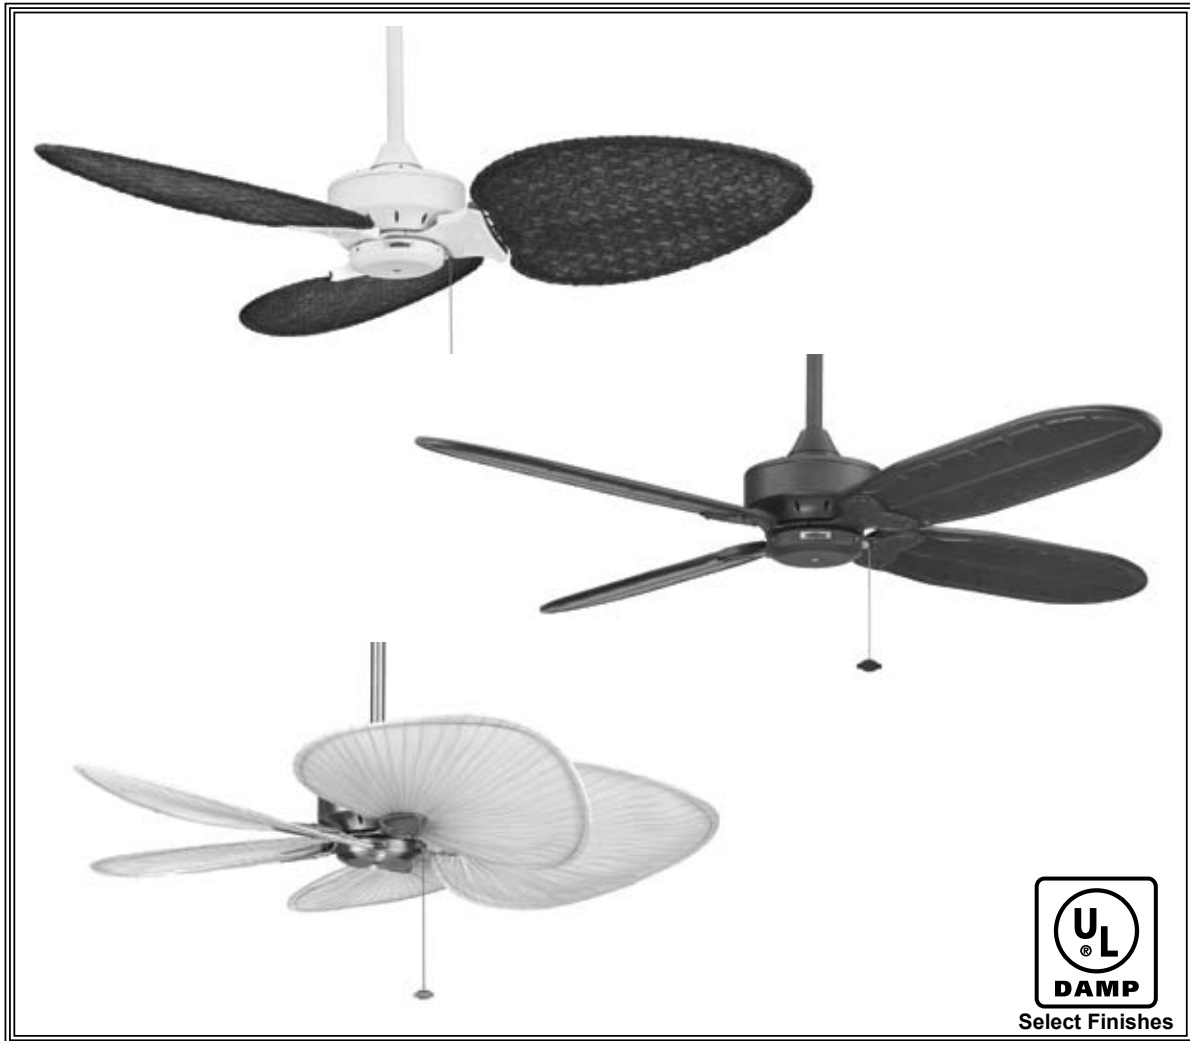

The Windpointe®

BLADE SELECTION SERIES FANS

MA7300 / MA7400 / MA7500

SPECIFICATION SHEET

Product Specifications subject to change

WINDPOINTE® SERIES

Fan Motor Assembly

MA7300 Series	
Fan Motor Assembly (188 x 25)	Available Finishes
	MA7300MW – Matte White (Damp)
	MA7300OB – Oil-Rubbed Bronze
	MA7300RS – Rust* (Damp)