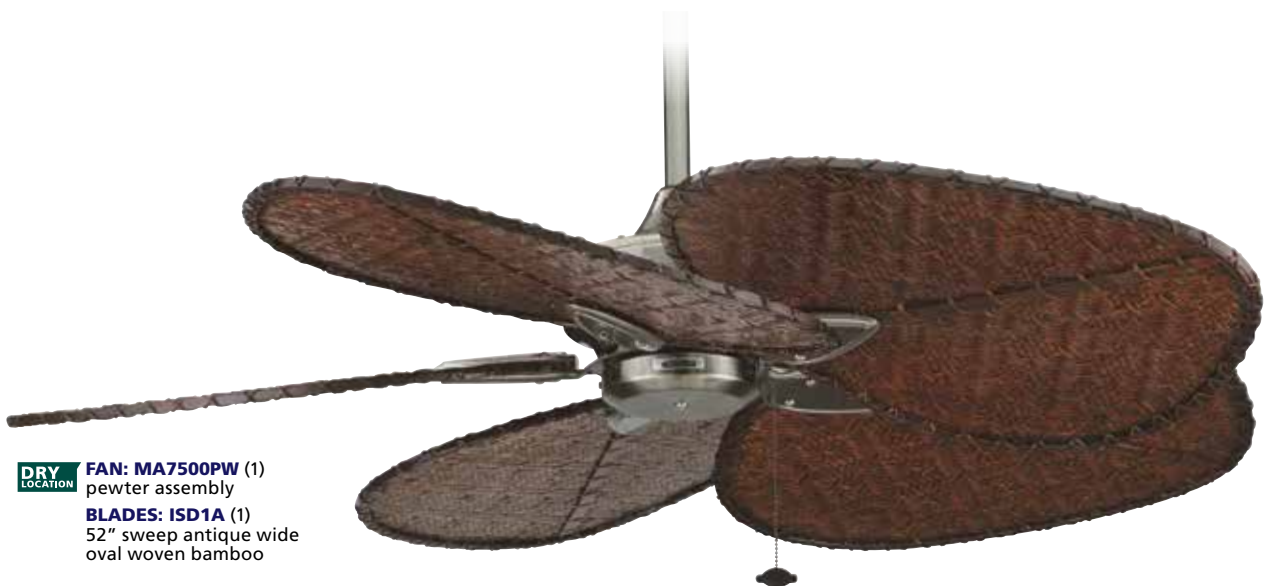

DAMP
LOCATION
ONE
100W
INCLUDED

FAN: MA7500B (1)
oil-rubbed bronze assembly
BLADES: BPW20MH (1)
48" sweep mahogany all-weather
CLOSE-TO-CEILING KIT: CCK8002OB (1)
oil-rubbed bronze close-to-ceiling
kit (sold separately)
LIGHT KIT: LKLP102OB (1)
oil-rubbed bronze low-profile with
white frosted glass

DAMP
LOCATION

FAN: MA7500MW (1)
matte white assembly
BLADES: BPW6090DNA (1)
60" sweep all-weather composite
dark natural accent narrow palm

THE WINDPOINTE®

DAMP LOCATION **FAN: MA7500RS** (1)
rust assembly
THREE 60W INCLUDED **BLADES: BPW20MH** (1)
48" sweep mahogany all-weather
LIGHT KIT: LK500RS (1)
rust modern frosted three-glass
light kit

BLADES: BPW20MH (1)
48" sweep mahogany all-weather composite

LIGHT KIT: LK114A0B (1)
14" oil-rubbed bronze low-profile with amber linen glass bowl

DRY
LOCATION

FAN: MA7500AB (1)
antique brass assembly

BLADES: BPW6000TK (1)
80" sweep teak all-weather composite finish curved

DRY
LOCATION

FAN: MA7500PW (1)
pewter assembly

BLADES: ISD1A (1)
52" sweep antique wide oval woven bamboo

DRY, DAMP & WET LOCATION RATED

		BPW20CY	BPW20MH	BPW20TK	BPW6090DNA	BPD1A	BPD4A	BPD5A	BPD4MW
		BPW20CY	BPW20MH	BPW20TK	BPW6090DNA	BPD1A	BPD4A	BPD5A	BPD4MW
		BPW20CY	BPW20MH	BPW20TK	BPW6090DNA	BPD1A	BPD4A	BPD5A	BPD4MW
	CABPW10CY						CABPD4A	CABPD5A	
		BPW20CY	BPW20MH	BPW20TK	BPW6090DNA	BPD1A	BPD4A	BPD5A	BPD4MW
		BPW20CY	BPW20MH	BPW20TK	BPW6090DNA	BPD1A	BPD4A	BPD5A	BPD4MW
		BPW20CY	BPW20MH	BPW20TK	BPW6090DNA	BPD1A	BPD4A	BPD5A	BPD4MW
		BPW20CY	BPW20MH	BPW20TK	BPW6090DNA	BPD1A	BPD4A	BPD5A	BPD4MW