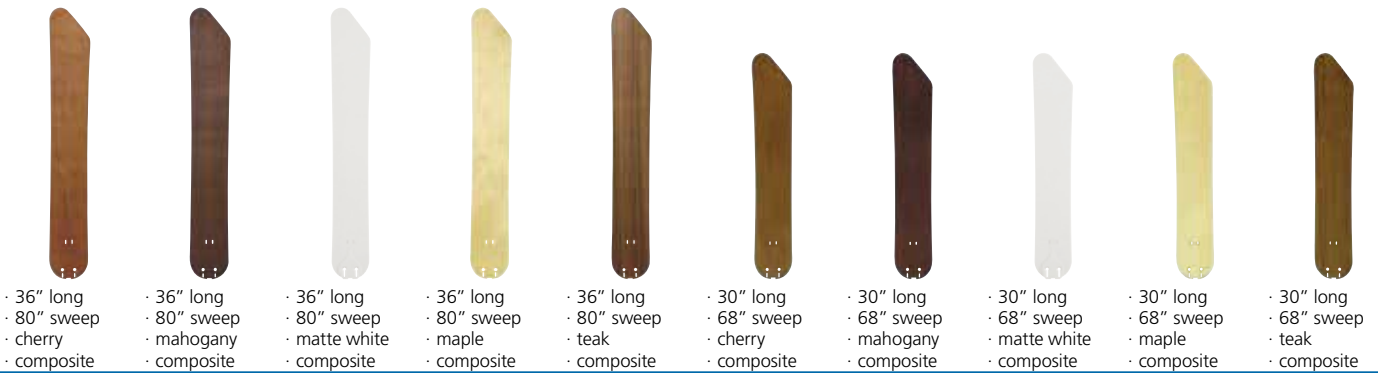

BLADES: BPW20MH (1)
48" sweep mahogany all-weather composite

LIGHT KIT: LK114A0B (1)
14" oil-rubbed bronze low-profile with amber linen glass bowl

DRY
LOCATION

FAN: MA7500AB (1)
antique brass assembly

BLADES: BPW6000TK (1)
80" sweep teak all-weather composite finish curved

DRY
LOCATION

FAN: MA7500PW (1)
pewter assembly

BLADES: ISD1A (1)
52" sweep antique wide oval woven bamboo

DRY, DAMP & WET LOCATION RATED

		BPW20CY	BPW20MH	BPW20TK	BPW6090DNA	BPD1A	BPD4A	BPD5A	BPD4MW
		BPW20CY	BPW20MH	BPW20TK	BPW6090DNA	BPD1A	BPD4A	BPD5A	BPD4MW
		BPW20CY	BPW20MH	BPW20TK	BPW6090DNA	BPD1A	BPD4A	BPD5A	BPD4MW
	CABPW10CY						CABPD4A	CABPD5A	
		BPW20CY	BPW20MH	BPW20TK	BPW6090DNA	BPD1A	BPD4A	BPD5A	BPD4MW
		BPW20CY	BPW20MH	BPW20TK	BPW6090DNA	BPD1A	BPD4A	BPD5A	BPD4MW
		BPW20CY	BPW20MH	BPW20TK	BPW6090DNA	BPD1A	BPD4A	BPD5A	BPD4MW
		BPW20CY	BPW20MH	BPW20TK	BPW6090DNA	BPD1A	BPD4A	BPD5A	BPD4MW