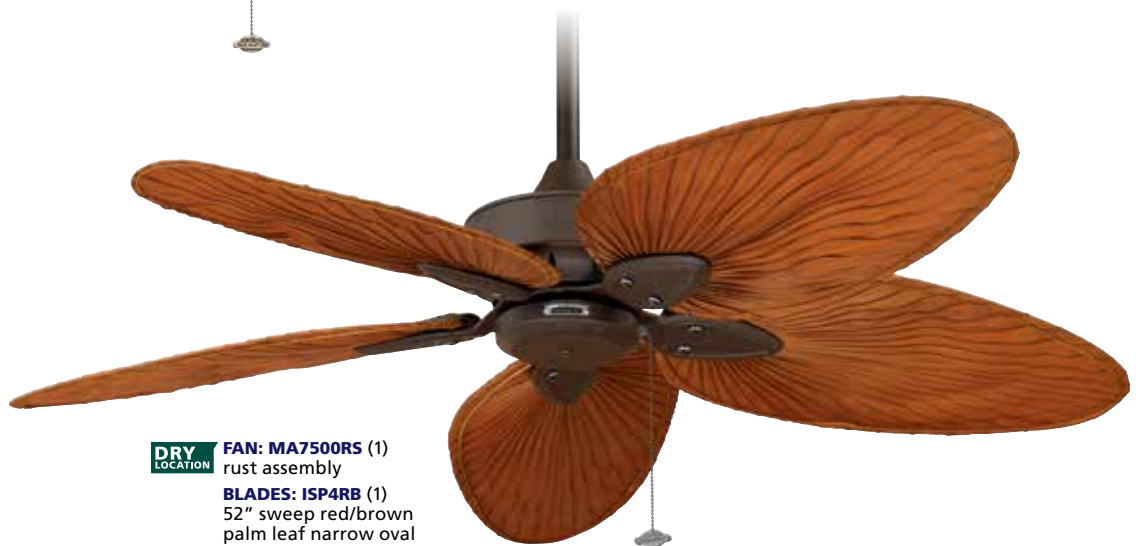

DAMP
LOCATION
ONE
100W
INCLUDED

FAN: MA7500B (1)
oil-rubbed bronze assembly
BLADES: BPW20MH (1)
48" sweep mahogany all-weather
CLOSE-TO-CEILING KIT: CCK8002OB (1)
oil-rubbed bronze close-to-ceiling
kit (sold separately)
LIGHT KIT: LKLP102OB (1)
oil-rubbed bronze low-profile with
white frosted glass

DAMP
LOCATION

FAN: MA7500MW (1)
matte white assembly
BLADES: BPW6090DNA (1)
60" sweep all-weather composite
dark natural accent narrow palm

THE WINDPOINTE®

DAMP LOCATION **FAN: MA7500RS** (1)
rust assembly
THREE 60W INCLUDED **BLADES: BPW20MH** (1)
48" sweep mahogany all-weather
LIGHT KIT: LK500RS (1)
rust modern frosted three-glass
light kit

DRY LOCATION **FAN: MA7500AB** (1)
antique brass assembly
BLADES: ISP1 (1)
52" sweep natural palm
leaf wide oval

DRY LOCATION **FAN: MA7500RS** (1)
rust assembly
BLADES: ISP4RB (1)
52" sweep red/brown
palm leaf narrow oval

BLADES: BPW20MH (1)
48" sweep mahogany all-weather composite

LIGHT KIT: LK114A0B (1)
14" oil-rubbed bronze low-profile with amber linen glass bowl

DRY
LOCATION

FAN: MA7500AB (1)
antique brass assembly

BLADES: BPW6000TK (1)
80" sweep teak all-weather composite finish curved