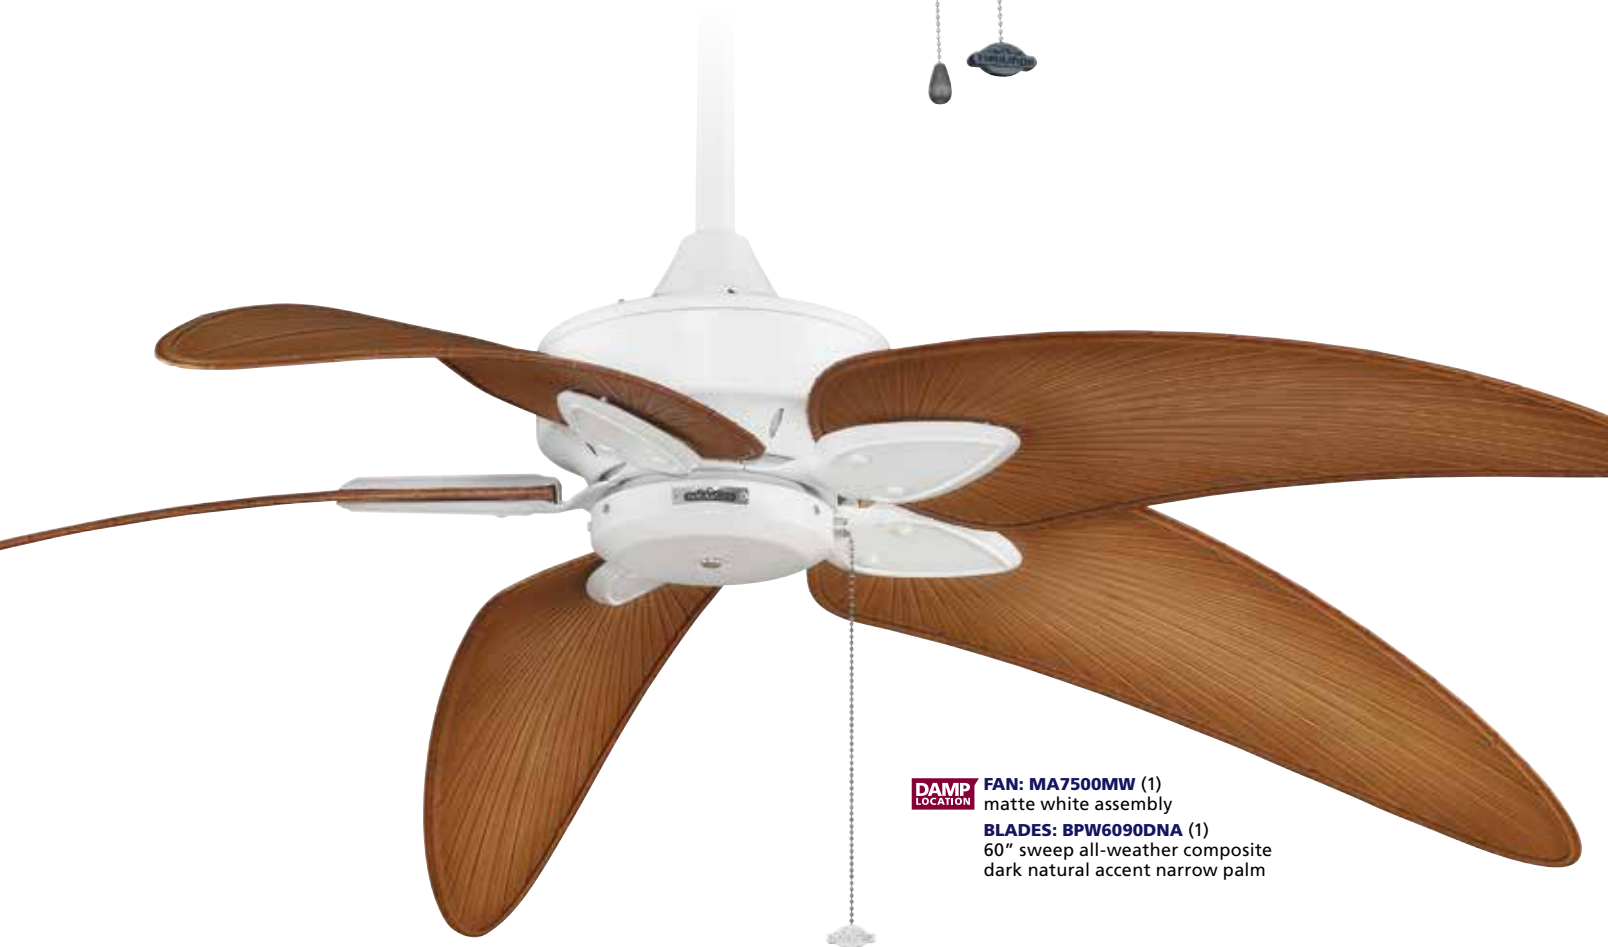

DAMP
LOCATION
ONE
100W
INCLUDED

FAN: MA7500B (1)
oil-rubbed bronze assembly
BLADES: BPW20MH (1)
48" sweep mahogany all-weather
CLOSE-TO-CEILING KIT: CCK8002OB (1)
oil-rubbed bronze close-to-ceiling
kit (sold separately)
LIGHT KIT: LKLP102OB (1)
oil-rubbed bronze low-profile with
white frosted glass

DAMP
LOCATION

FAN: MA7500MW (1)
matte white assembly
BLADES: BPW6090DNA (1)
60" sweep all-weather composite
dark natural accent narrow palm

THE WINDPOINTE®

DAMP LOCATION **FAN: MA7500RS** (1)
rust assembly
THREE 60W INCLUDED **BLADES: BPW20MH** (1)
48" sweep mahogany all-weather
LIGHT KIT: LK500RS (1)
rust modern frosted three-glass
light kit

DRY LOCATION **FAN: MA7500AB** (1)
antique brass assembly
BLADES: ISP1 (1)
52" sweep natural palm
leaf wide oval

DRY LOCATION **FAN: MA7500RS** (1)
rust assembly
BLADES: ISP4RB (1)
52" sweep red/brown
palm leaf narrow oval

BLADES: BPW20MH (1)
48" sweep mahogany all-weather composite

LIGHT KIT: LK114A0B (1)
14" oil-rubbed bronze low-profile with amber linen glass bowl

DRY
LOCATION

FAN: MA7500AB (1)
antique brass assembly

BLADES: BPW6000TK (1)
80" sweep teak all-weather composite finish curved