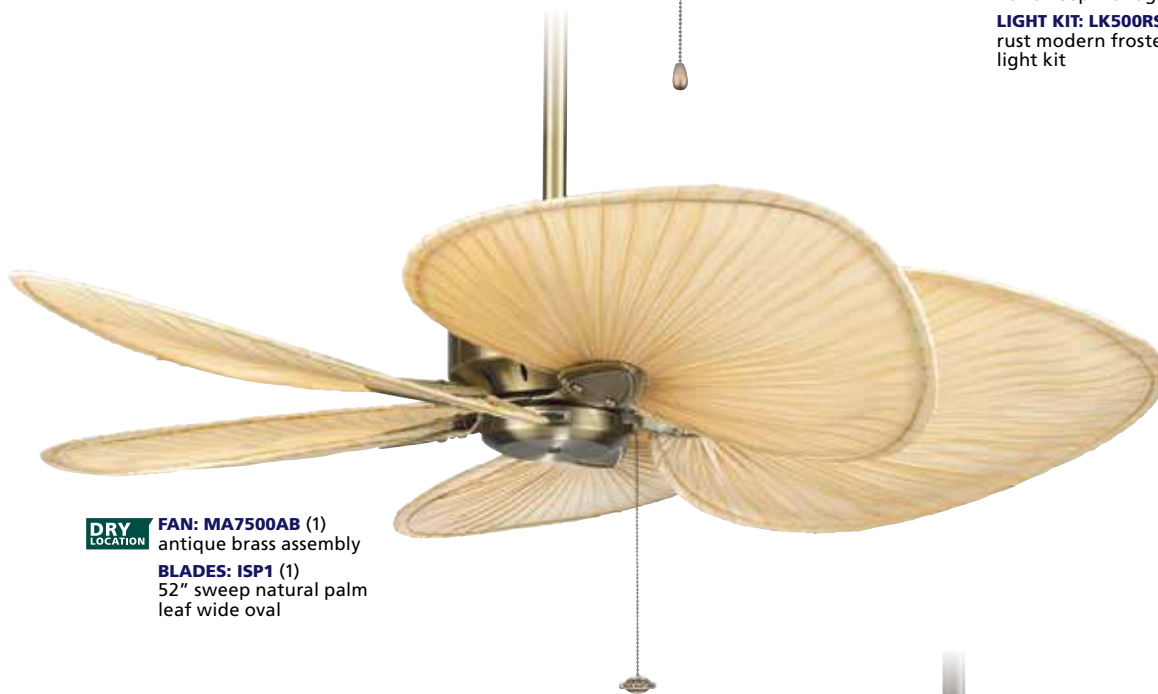

DAMP
LOCATION
ONE
100W
INCLUDED

FAN: MA7500B (1)
oil-rubbed bronze assembly
BLADES: BPW20MH (1)
48" sweep mahogany all-weather
CLOSE-TO-CEILING KIT: CCK8002OB (1)
oil-rubbed bronze close-to-ceiling
kit (sold separately)
LIGHT KIT: LKLP102OB (1)
oil-rubbed bronze low-profile with
white frosted glass

DAMP
LOCATION

FAN: MA7500MW (1)
matte white assembly
BLADES: BPW6090DNA (1)
60" sweep all-weather composite
dark natural accent narrow palm

THE WINDPOINTE®

DAMP LOCATION **FAN: MA7500RS** (1)
rust assembly
THREE 60W INCLUDED **BLADES: BPW20MH** (1)
48" sweep mahogany all-weather
LIGHT KIT: LK500RS (1)
rust modern frosted three-glass
light kit

DRY LOCATION **FAN: MA7500AB** (1)
antique brass assembly
BLADES: ISP1 (1)
52" sweep natural palm
leaf wide oval

DRY LOCATION **FAN: MA7500RS** (1)
rust assembly
BLADES: ISP4RB (1)
52" sweep red/brown
palm leaf narrow oval

BLADES: BPW20MH (1)
48" sweep mahogany all-weather composite

LIGHT KIT: LK114A0B (1)
14" oil-rubbed bronze low-profile with amber linen glass bowl

DRY
LOCATION

FAN: MA7500AB (1)
antique brass assembly

BLADES: BPW6000TK (1)
80" sweep teak all-weather composite finish curved