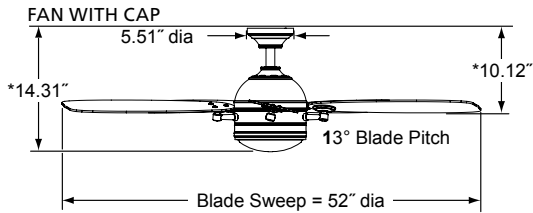

the AKIRA™

UNEXPECTED DESIGN, CAPTIVATING LINES

ENERGY INFORMATION

at High Speed

Airflow	Electricity Use	Airflow Efficiency
5147	62	83
Cubic Feet Per Minute	Watts (excluding lights)	Cubic Feet Per Minute Per Watt

UNIPACKED
CONTROL & BLADES INCLUDED

LIMITED LIFETIME MOTOR WARRANTY

Finishes (swatches on page 119):

OB fan | MH/WA reversible blade
PN fan | CY/WA reversible blade
PW fan | CY/WA reversible blade

Blades:

Reversible blade set included (see finish above)

Motor:

172 x 20

Speeds:

3 forward and 3 reverse (reversing switch on housing)

Controls:

TR24WH hand-held remote with wall mount
Optional controls available (p.115-118)

Lighting:

Opal frosted glass with one 100-watt halogen minican bulb included
Matching cap included for use without light

Downrod:

1" dia. x 4.5" long downrod included
Longer lengths available—p.119
Close-to-ceiling kit available—p.120

Ceiling slope:

Up to 30°

Location Use:

Dry location rated only

Net Hanging Weight:

22.25 lbs.

UL LISTED

OPTIONS

CONTROLS

P. 115-118

DRY

LOCATION

THE AKIRA™

*With included 4.5" downrod