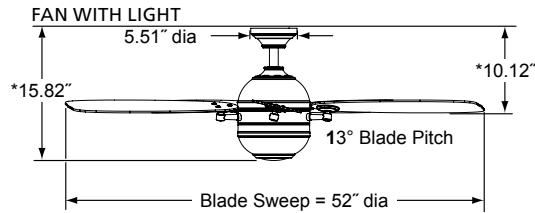

REMOTE & WALL MOUNT INCLUDED:

FAN: FP8000OB (1)
oil-rubbed bronze assembly with opal frosted glass and reversible mahogany/walnut wood blades
■ mahogany side showing

TR24WH

- Fan and light control
- Mounts over switch plate
- 3 speed non-reversing
- Infinite light levels