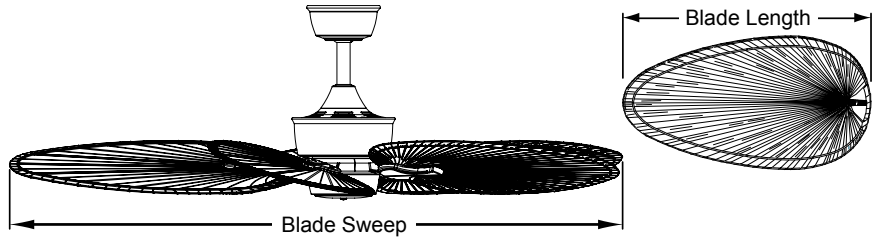

BLADES

- Blades listed come in sets of five (5) except those for The Brewmaster®—two (2), The Palisade®—eight (8) and The Caruso™—ten (10).
- Blades should be ordered based on the fan model selected
- Blade sets vary based on catalog number and are specific to fan models
- Some blade catalog numbers require fan finish codes
- Due to the nature of the materials and the hand-crafted processes; stain, color, texture and shading will vary

DRY LOCATION RATED

The Americana®	ISP1	ISP2	ISP4	ISP5	ISP1RB	ISP4RB	
The Belleria®	ISP1	ISP2	ISP4	ISP5	ISP1RB	ISP4RB	
The Bourbon Street®	ISP1	ISP2	ISP4	ISP5	ISP1RB	ISP4RB	FP1018
The Brewmaster®	BMP1						
The Caruso™		CAISP2	CAISP4			CAISP4RB	
The Islander® (AC & DC)	ISP1	ISP2	ISP4	ISP5	ISP1RB	ISP4RB	
Louvre®	ISP1	ISP2	ISP4	ISP5	ISP1RB	ISP4RB	
The Palisade®	PAP1	PAP2			PAP1RB		
The Palmetto®		PMP2**					
The Punkah®	PUP1	PUP2			PUP1RB		
Sandella®	ISP1	ISP2	ISP4	ISP5	ISP1RB	ISP4RB	
The Windpointe® Five-blade	ISP1	ISP2	ISP4	ISP5	ISP1RB	ISP4RB	