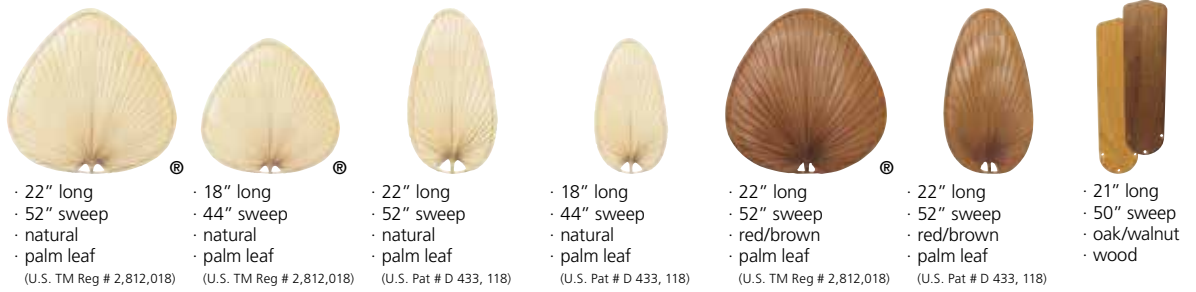

BLADES

- Blades listed come in sets of five (5) except those for The Brewmaster®—two (2), The Palisade®—eight (8) and The Caruso™—ten (10).
- Blades should be ordered based on the fan model selected
- Blade sets vary based on catalog number and are specific to fan models
- Some blade catalog numbers require fan finish codes
- Due to the nature of the materials and the hand-crafted processes; stain, color, texture and shading will vary

DRY LOCATION RATED

The Americana®	ISP1	ISP2	ISP4	ISP5	ISP1RB	ISP4RB	
The Belleria®	ISP1	ISP2	ISP4	ISP5	ISP1RB	ISP4RB	
The Bourbon Street®	ISP1	ISP2	ISP4	ISP5	ISP1RB	ISP4RB	FP1018
The Brewmaster®	BMP1						
The Caruso™		CAISP2	CAISP4			CAISP4RB	
The Islander® (AC & DC)	ISP1	ISP2	ISP4	ISP5	ISP1RB	ISP4RB	
Louvre®	ISP1	ISP2	ISP4	ISP5	ISP1RB	ISP4RB	
The Palisade®	PAP1	PAP2			PAP1RB		
The Palmetto®		PMP2**					
The Punkah®	PUP1	PUP2			PUP1RB		
Sandella®	ISP1	ISP2	ISP4	ISP5	ISP1RB	ISP4RB	
The Windpointe® Five-blade	ISP1	ISP2	ISP4	ISP5	ISP1RB	ISP4RB	

The Americana®	B5131DC	B6131DC	B5131RC	B6131RC	B5132DC	B6132DC	B5132RC	B6132RC	B5330WA	B6130WA
The Belleria®	B5131DC	B6131DC	B5131RC	B6131RC	B5132DC	B6132DC	B5132RC	B6132RC	B5330WA	B6130WA
The Bourbon Street®	B5131DC	B6131DC	B5131RC	B6131RC	B5132DC	B6132DC	B5132RC	B6132RC	B5330WA	B6130WA
The Brewmaster®										
The Caruso™										
The Islander® (AC & DC)	B5131DC	B6131DC	B5131RC	B6131RC	B5132DC	B6132DC	B5132RC	B6132RC	B5330WA	B6130WA
Louvre®	B5131DC	B6131DC	B5131RC	B6131RC	B5132DC	B6132DC	B5132RC	B6132RC	B5330WA	B6130WA
The Palisade®										
The Palmetto®										
The Punkah®										
Sandella®	B5131DC	B6131DC	B5131RC	B6131RC	B5132DC	B6132DC	B5132RC	B6132RC	B5330WA	B6130WA
The Windpointe® Five-blade	B5131DC	B6131DC	B5131RC	B6131RC	B5132DC	B6132DC	B5132RC	B6132RC	B5330WA	B6130WA