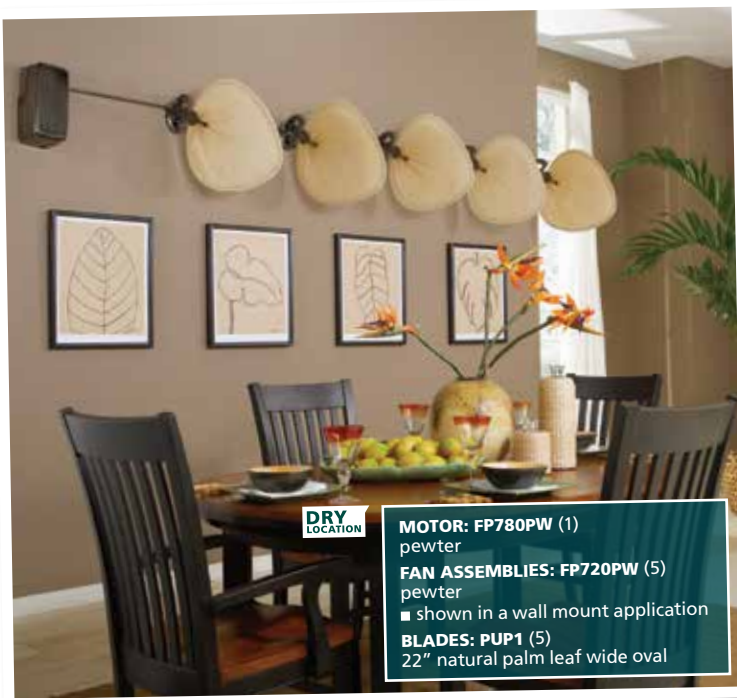

DRY LOCATION **MOTOR: FP780AB (1)**
antique brass
FAN ASSEMBLIES: FP720AB (4)
antique brass
■ shown in a ceiling mount application
BLADES: PUD1A (4)
22" antique woven bamboo wide oval

DRY LOCATION **MOTOR: FP780PW (1)**
pewter
FAN ASSEMBLIES: FP720PW (5)
pewter
■ shown in a wall mount application
BLADES: PUP1 (5)
22" natural palm leaf wide oval

DRY LOCATION **MOTOR: FP780AB (1)**
antique brass
FAN ASSEMBLIES: FP720AB (4)
antique brass
■ shown in a wall mount application
BLADES: PUP1 (4)
22" natural palm leaf wide oval

BLADES

- Blades listed come in sets of five (5) except those for The Brewmaster®—two (2), The Palisade®—eight (8) and The Caruso™—ten (10).
- Blades should be ordered based on the fan model selected
- Blade sets vary based on catalog number and are specific to fan models
- Some blade catalog numbers require fan finish codes
- Due to the nature of the materials and the hand-crafted processes; stain, color, texture and shading will vary