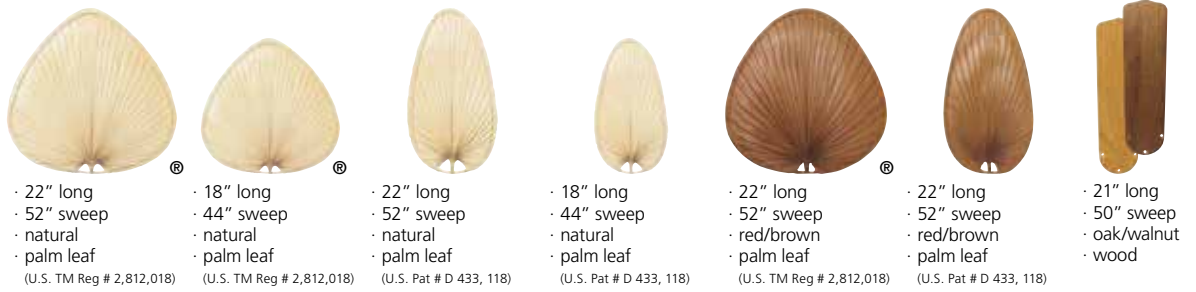

DRY LOCATION **MOTOR: FP780AB (1)**
antique brass
FAN ASSEMBLIES: FP720AB (4)
antique brass
■ shown in a ceiling mount application
BLADES: PUD1A (4)
22" antique woven bamboo wide oval

DRY LOCATION **MOTOR: FP780PW (1)**
pewter
FAN ASSEMBLIES: FP720PW (5)
pewter
■ shown in a wall mount application
BLADES: PUP1 (5)
22" natural palm leaf wide oval

DRY LOCATION **MOTOR: FP780AB (1)**
antique brass
FAN ASSEMBLIES: FP720AB (4)
antique brass
■ shown in a wall mount application
BLADES: PUP1 (4)
22" natural palm leaf wide oval

BLADES

- Blades listed come in sets of five (5) except those for The Brewmaster®—two (2), The Palisade®—eight (8) and The Caruso™—ten (10).
- Blades should be ordered based on the fan model selected
- Blade sets vary based on catalog number and are specific to fan models
- Some blade catalog numbers require fan finish codes
- Due to the nature of the materials and the hand-crafted processes; stain, color, texture and shading will vary

The Americana®	B5131DC	B6131DC	B5131RC	B6131RC	B5132DC	B6132DC	B5132RC	B6132RC	B5330WA	B6130WA
The Belleria®	B5131DC	B6131DC	B5131RC	B6131RC	B5132DC	B6132DC	B5132RC	B6132RC	B5330WA	B6130WA
The Bourbon Street®	B5131DC	B6131DC	B5131RC	B6131RC	B5132DC	B6132DC	B5132RC	B6132RC	B5330WA	B6130WA
The Brewmaster®										
The Caruso™										
The Islander® (AC & DC)	B5131DC	B6131DC	B5131RC	B6131RC	B5132DC	B6132DC	B5132RC	B6132RC	B5330WA	B6130WA
Louvre®	B5131DC	B6131DC	B5131RC	B6131RC	B5132DC	B6132DC	B5132RC	B6132RC	B5330WA	B6130WA
The Palisade®										
The Palmetto®										
The Punkah®										
Sandella®	B5131DC	B6131DC	B5131RC	B6131RC	B5132DC	B6132DC	B5132RC	B6132RC	B5330WA	B6130WA
The Windpointe® Five-blade	B5131DC	B6131DC	B5131RC	B6131RC	B5132DC	B6132DC	B5132RC	B6132RC	B5330WA	B6130WA