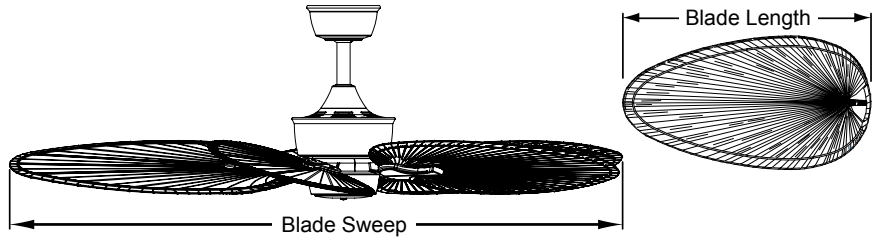

DRY LOCATION **MOTOR: FP780AB (1)**
antique brass
FAN ASSEMBLIES: FP720AB (4)
antique brass
■ shown in a ceiling mount application
BLADES: PUD1A (4)
22" antique woven bamboo wide oval

DRY LOCATION **MOTOR: FP780PW (1)**
pewter
FAN ASSEMBLIES: FP720PW (5)
pewter
■ shown in a wall mount application
BLADES: PUP1 (5)
22" natural palm leaf wide oval

DRY LOCATION **MOTOR: FP780AB (1)**
antique brass
FAN ASSEMBLIES: FP720AB (4)
antique brass
■ shown in a wall mount application
BLADES: PUP1 (4)
22" natural palm leaf wide oval

BLADES

- Blades listed come in sets of five (5) except those for The Brewmaster®—two (2), The Palisade®—eight (8) and The Caruso™—ten (10).
- Blades should be ordered based on the fan model selected
- Blade sets vary based on catalog number and are specific to fan models
- Some blade catalog numbers require fan finish codes
- Due to the nature of the materials and the hand-crafted processes; stain, color, texture and shading will vary