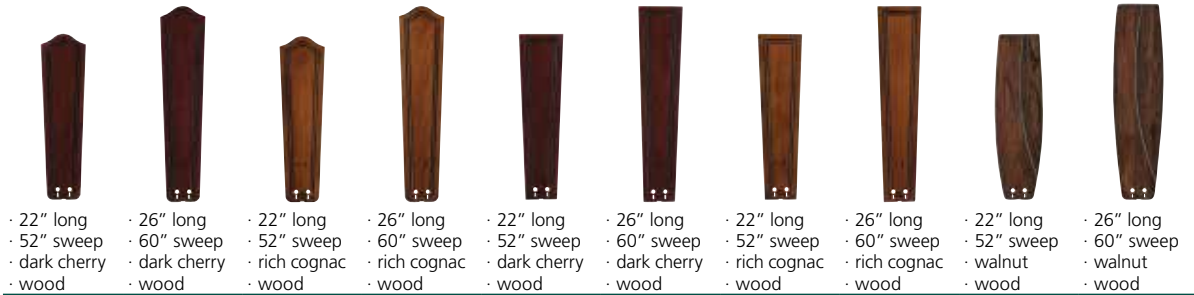

DRY LOCATION **MOTOR: FP780AB (1)**
antique brass
FAN ASSEMBLIES: FP720AB (4)
antique brass
■ shown in a wall mount application
BLADES: PUP1 (4)
22" natural palm leaf wide oval

BLADES

- Blades listed come in sets of five (5) except those for The Brewmaster®—two (2), The Palisade®—eight (8) and The Caruso™—ten (10).
- Blades should be ordered based on the fan model selected
- Blade sets vary based on catalog number and are specific to fan models
- Some blade catalog numbers require fan finish codes
- Due to the nature of the materials and the hand-crafted processes; stain, color, texture and shading will vary

DRY LOCATION RATED

The Americana®	ISP1	ISP2	ISP4	ISP5	ISP1RB	ISP4RB	
The Belleria®	ISP1	ISP2	ISP4	ISP5	ISP1RB	ISP4RB	
The Bourbon Street®	ISP1	ISP2	ISP4	ISP5	ISP1RB	ISP4RB	FP1018
The Brewmaster®	BMP1						
The Caruso™		CAISP2	CAISP4			CAISP4RB	
The Islander® (AC & DC)	ISP1	ISP2	ISP4	ISP5	ISP1RB	ISP4RB	
Louvre®	ISP1	ISP2	ISP4	ISP5	ISP1RB	ISP4RB	
The Palisade®	PAP1	PAP2			PAP1RB		
The Palmetto®		PMP2**					
The Punkah®	PUP1	PUP2			PUP1RB		
Sandella®	ISP1	ISP2	ISP4	ISP5	ISP1RB	ISP4RB	
The Windpointe® Five-blade	ISP1	ISP2	ISP4	ISP5	ISP1RB	ISP4RB	