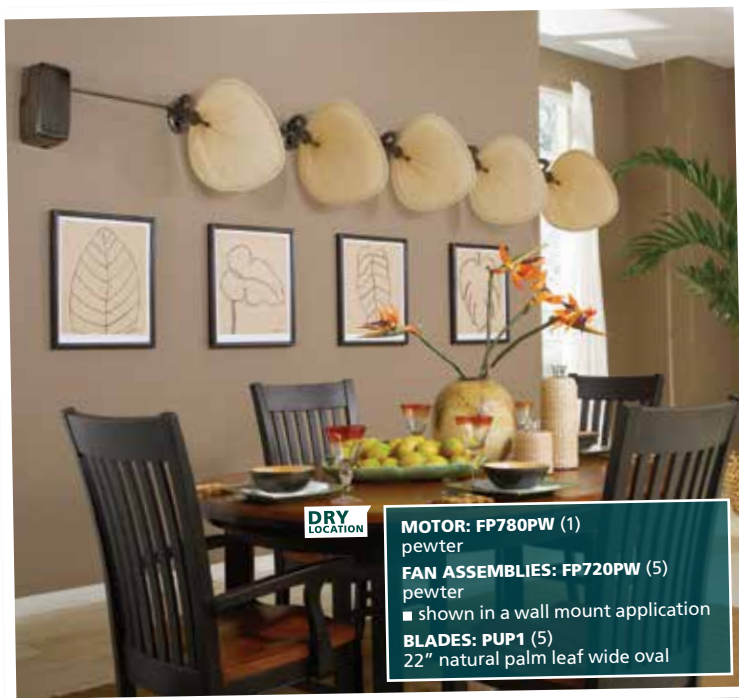

DRY LOCATION **MOTOR: FP780AB** (1)
antique brass
FAN ASSEMBLIES: FP720AB (4)
antique brass
■ shown in a ceiling mount application
BLADES: PUD1A (4)
22" antique woven bamboo wide oval

DRY LOCATION **MOTOR: FP780PW** (1)
pewter
FAN ASSEMBLIES: FP720PW (5)
pewter
■ shown in a wall mount application
BLADES: PUP1 (5)
22" natural palm leaf wide oval

DRY LOCATION **MOTOR: FP780AB** (1)
antique brass
FAN ASSEMBLIES: FP720AB (4)
antique brass
■ shown in a wall mount application
BLADES: PUP1 (4)
22" natural palm leaf wide oval