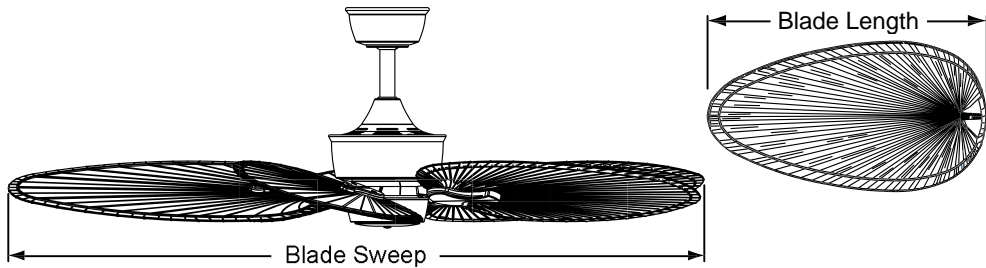

BLADES

- Blades listed come in sets of five (5) except those for The Brewmaster®—two (2), The Palisade®—eight (8) and The Caruso™—ten (10).
- Blades should be ordered based on the fan model selected
- Blade sets vary based on catalog number and are specific to fan models
- Some blade catalog numbers require fan finish codes
- Due to the nature of the materials and the hand-crafted processes; stain, color, texture and shading will vary