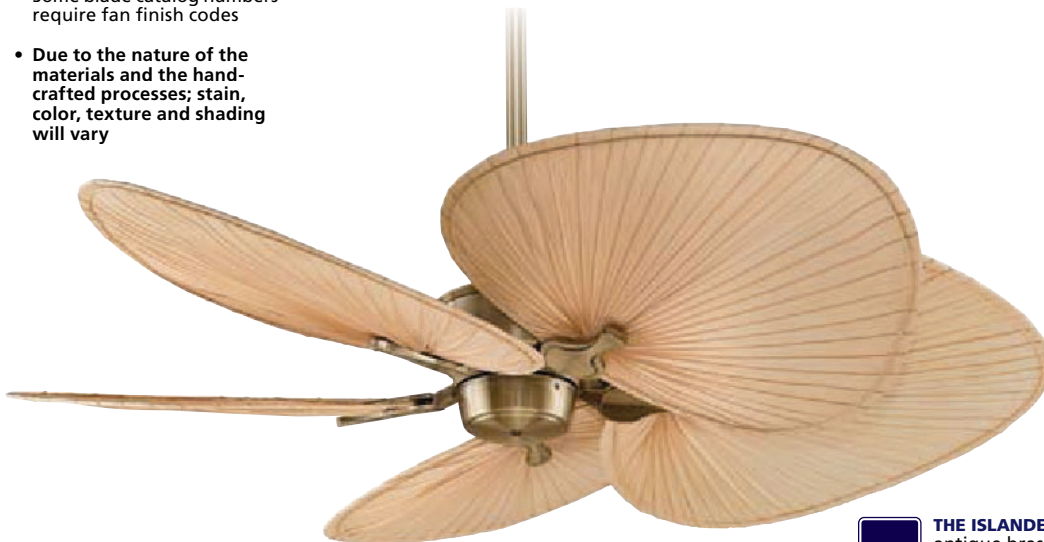

BLADES

- Blades listed come in sets of five (5) except those for The Brewmaster®—two (2), The Palisade®—eight (8) and The Caruso™—ten (10).
- Blades should be ordered based on the fan model selected
- Blade sets vary based on catalog number and are specific to fan models
- Some blade catalog numbers require fan finish codes
- Due to the nature of the materials and the hand-crafted processes; stain, color, texture and shading will vary

*Wood blades for The Brewmaster® are sold on page 65

THE ISLANDER: MAD3250AB (1)
antique brass assembly
BLADE SET: ISP1 (1)
22" natural wide oval palm blade

DRY LOCATION RATED ONLY

The Americana®	B5300WA	B6000CY	B6000MH	B6000MP	B6000TK	B6030CY	B6030MH	B6030MP	B6030TK	FP1018
The Belleria®	B5300WA	B6000CY	B6000MH	B6000MP	B6000TK	B6030CY	B6030MH	B6030MP	B6030TK	
The Bourbon Street®	B5300WA	B6000CY	B6000MH	B6000MP	B6000TK	B6030CY	B6030MH	B6030MP	B6030TK	FP1018
The Brewmaster®										
The Caruso™										
The Islander®	B5300WA	B6000CY	B6000MH	B6000MP	B6000TK	B6030CY	B6030MH	B6030MP	B6030TK	
Louvre®	B5300WA	B6000CY	B6000MH	B6000MP	B6000TK	B6030CY	B6030MH	B6030MP	B6030TK	
The Palisade®										
The Palmetto®										
The Punkah®										
Sandella®	B5300WA	B6000CY	B6000MH	B6000MP	B6000TK	B6030CY	B6030MH	B6030MP	B6030TK	
The Torrento®	B5300WA	B6000CY	B6000MH	B6000MP	B6000TK	B6030CY	B6030MH	B6030MP	B6030TK	
The Windpointe® Five-blade	B5300WA	B6000CY	B6000MH	B6000MP	B6000TK	B6030CY	B6030MH	B6030MP	B6030TK	