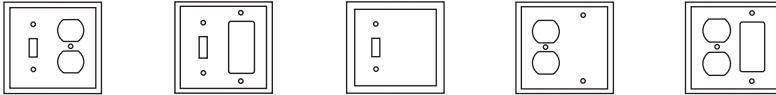

Power outlet

Gang	Standard size				Mid-size				Oversize	
	Thermoset	Nylon	Stainless steel	Chrome	Thermoset	Polycarbonate	Screwless	Stainless steel	Thermoset	Stainless steel
1-1.40" Hole	2131__	5131__	93091	—	—	PJ7__	—	—	2731__	93891
1-1.59" Hole	—	—	93111	—	—	PJ720__	—	—	—	—
1-2.15" Hole	—	—	93221	39CH	2068__	PJ724__	—	—	—	—
2-2.15" Hole	2168__	—	93227	68	—	PJ703__	—	—	—	—

Combination

Gang	Standard size				Mid-size			Oversize
	Thermoset	Nylon	Stainless steel	Brass	Thermoset	Polycarbonate	Stainless steel	Thermoset
Toggle & duplex receptacle	2138__	5138__	93532	94532	2038__	PJ18__	93932	2148__
Toggle & decorator	2153__	5153__	93432	94432	2053__	PJ126__	93937	—
Toggle & blank	—	5171__	—	—	—	PJ113__	—	—
Duplex receptacle & blank	—	5170__	—	—	—	PJ138__	—	—
Duplex receptacle & decorator	2157__	—	—	—	—	PJ826__	—	—