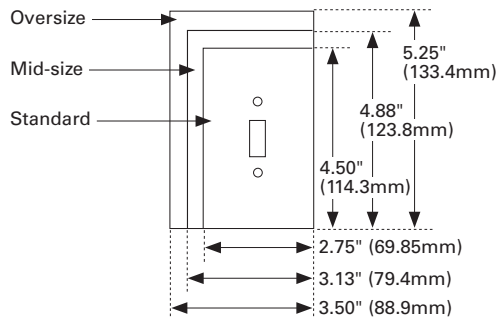

Power outlet

Gang	Standard size				Mid-size				Oversize	
	Thermoset	Nylon	Stainless steel	Chrome	Thermoset	Polycarbonate	Screwless	Stainless steel	Thermoset	Stainless steel
1-1.40" Hole	2131__	5131__	93091	—	—	PJ7__	—	—	2731__	93891
1-1.59" Hole	—	—	93111	—	—	PJ720__	—	—	—	—
1-2.15" Hole	—	—	93221	39CH	2068__	PJ724__	—	—	—	—
2-2.15" Hole	2168__	—	93227	68	—	PJ703__	—	—	—	—

Combination

Gang	Standard size				Mid-size			Oversize
	Thermoset	Nylon	Stainless steel	Brass	Thermoset	Polycarbonate	Stainless steel	Thermoset
Toggle & duplex receptacle	2138__	5138__	93532	94532	2038__	PJ18__	93932	2148__
Toggle & decorator	2153__	5153__	93432	94432	2053__	PJ126__	93937	—
Toggle & blank	—	5171__	—	—	—	PJ113__	—	—
Duplex receptacle & blank	—	5170__	—	—	—	PJ138__	—	—
Duplex receptacle & decorator	2157__	—	—	—	—	PJ826__	—	—

Gang	Standard size			Mid-size
	Thermoset	Nylon	Stainless steel	Polycarbonate
2 Toggles & duplex receptacle	2158__	5158__	93543	PJ28__
2 Toggles & decorator	2173__	—	93443	PJ226__

Size options

Color ordering information: