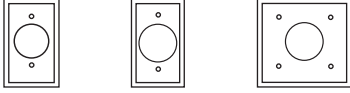

Power outlet

Gang	Standard size				Mid-size				Oversize	
	Thermoset	Nylon	Stainless steel	Chrome	Thermoset	Polycarbonate	Screwless	Stainless steel	Thermoset	Stainless steel
1-1.40" Hole	2131__	5131__	93091	—	—	PJ7__	—	—	2731__	93891
1-1.59" Hole	—	—	93111	—	—	PJ720__	—	—	—	—
1-2.15" Hole	—	—	93221	39CH	2068__	PJ724__	—	—	—	—
2-2.15" Hole	2168__	—	93227	68	—	PJ703__	—	—	—	—

Combination

Gang	Standard size				Mid-size			Oversize
	Thermoset	Nylon	Stainless steel	Brass	Thermoset	Polycarbonate	Stainless steel	Thermoset
Toggle & duplex receptacle	2138__	5138__	93532	94532	2038__	PJ18__	93932	2148__
Toggle & decorator	2153__	5153__	93432	94432	2053__	PJ126__	93937	—
Toggle & blank	—	5171__	—	—	—	PJ113__	—	—
Duplex receptacle & blank	—	5170__	—	—	—	PJ138__	—	—
Duplex receptacle & decorator	2157__	—	—	—	—	PJ826__	—	—