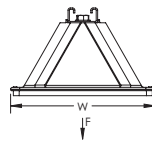

nVent CADDY Pyramid ST Fixed Strut Support – PSF10D

- Provides superior support for pipe, conduit, duct, cable tray and equipment
- Foam bottom offers low abrasion interface for better roof membrane protection
- Compatible with roof surfaces including single ply, bituminous, metal and spray foam
- Provides superior load distribution, even with varying rooftop surfaces
- Ready to use out of the box, saving installation time and labor
- Multiple sizes and load ratings offer the ability to tailor the solution to the application
- Easy to transport to the roof
- Hot-dip galvanized and UV stabilized for long lasting performance
- Supports green building requirements; thermoplastic bases are made from recycled material and can contribute to earning LEED credits

Part Number	PSF10D
Material	Polyethylene Polypropylene Steel
Finish	Hot-Dip Galvanized
Temperature	-50 to 150 °F
Static Load Safety Factor	3:1
Length 1 (L1)	10"
Length 2 (L2)	12 1/2"
Height (H)	6.4"
Width (W)	8"
Surface Area	92 in ²
Unit Weight	3 lb
Static Load (F)	1,000 lb
Standard Packaging Quantity	5 pc
UPC	78285684301
EAN-13	8711893139709