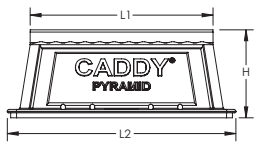

nVent CADDY Pyramid ST Fixed Strut Support – PSF10D

- Provides superior support for pipe, conduit, duct, cable tray and equipment
- Foam bottom offers low abrasion interface for better roof membrane protection
- Compatible with roof surfaces including single ply, bituminous, metal and spray foam
- Provides superior load distribution, even with varying rooftop surfaces
- Ready to use out of the box, saving installation time and labor
- Multiple sizes and load ratings offer the ability to tailor the solution to the application
- Easy to transport to the roof
- Hot-dip galvanized and UV stabilized for long lasting performance
- Supports green building requirements; thermoplastic bases are made from recycled material and can contribute to earning LEED credits

Part Number	PSF10D
Material	Polyethylene Polypropylene Steel
Finish	Hot-Dip Galvanized
Temperature	-50 to 150 °F
Static Load Safety Factor	3:1
Length 1 (L1)	10"
Length 2 (L2)	12 1/2"
Height (H)	6.4"
Width (W)	8"
Surface Area	92 in ²
Unit Weight	3 lb
Static Load (F)	1,000 lb
Standard Packaging Quantity	5 pc
UPC	78285684301
EAN-13	8711893139709