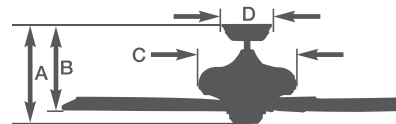

A: 15.5"/21.0   B: 13.0/18.5"   C: 16.0"   D: 8.9"