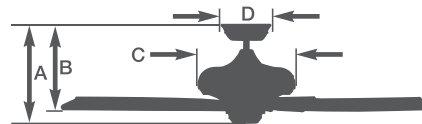

A: 12.8" B: 12.8" C: 7.5" D: 6.5"

go **ABOVE**™