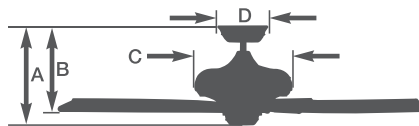

A: 14.0" B: 12.0" C: 12.0" D: 6.4"

go **ABOVE**™