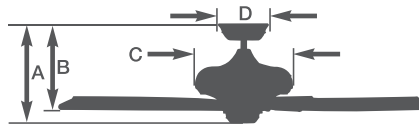

A: 15.0" B: 14.5" C: 8.6" D: 5.3"

go **ABOVE**™