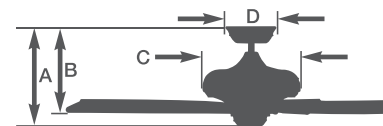

A: 12.6"   B: 12.0"   C: 9.6"   D: 6.5"

go **ABOVE**™