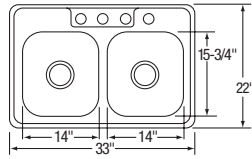

Good Quality Top Mount Sinks

KINGSFORD®

23 gauge, nickel-bearing stainless steel • 6" bowl depth, unless otherwise specified • Raised faucet deck on select models • Exposed surfaces polished to a satin finish • Undercoated bottom • 3½" drain opening, unless otherwise specified • Includes installation hardware for ¾" thick countertop

K233224DF

K233224DF

BOWL DEPTH: 6"

K23322

K23322

BOWL DEPTH: 6"

K23321

K23321

BOWL DEPTH: 6"

K23319

K23319

BOWL DEPTH: 6"

Model Number	Gauge	Overall Size		Cutout in Countertop 1½" Radius Corners		Number of 1½" Dia. Faucet Holes	Min. Cabinet Size	Master Pack	Optional Accessories (Kit accessories are marked as "Included")				Kit Faucet
		L	W	L	W				Cutting Board	Rinsing Basket	Bottom Grid	Drain	
K233224DF Kit	23	33	22	32¾"	21¾"	4	36	1			GBG1415SS	(2) D1125 Included	LK2478CR Included
K23322	23	33	22	32¾"	21¾"	1, 2, MR2, 3, 4 or 5	36	1			GBG1415SS	D1125	
KJ23322 ■								10					
KW1023322 ■								50					
KW1023322													
KW5023322 ■													
KW5023322													
K23321	23	33	21¼"	32¾"	20¾"	1, 2, MR2, 3, 4 or 5	36	1			GBG1415SS	D1125	
KW1023321								10					
KW5023321								50					
K23319	23	33	19	32¾"	18¾"	1, 2, MR2, 3, 4 or 5	36	1			GBG1415SS	D1125	