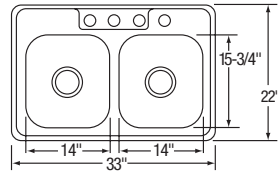

Good Quality Top Mount Sinks

KINGSFORD®

23 gauge, nickel-bearing stainless steel • 6" bowl depth, unless otherwise specified • Raised faucet deck on select models • Exposed surfaces polished to a satin finish • Undercoated bottom • 3½" drain opening, unless otherwise specified • Includes installation hardware for ¾" thick countertop

K233224DF

K233224DF

BOWL DEPTH: 6"

K23322

K23322

BOWL DEPTH: 6"

K23321

K23321

BOWL DEPTH: 6"

K23319

K23319

BOWL DEPTH: 6"

Model Number	Gauge	Overall Size		Cutout in Countertop 1½" Radius Corners		Number of 1½" Dia. Faucet Holes	Min. Cabinet Size	Master Pack	Optional Accessories (Kit accessories are marked as "Included")				Kit Faucet
		L	W	L	W				Cutting Board	Rinsing Basket	Bottom Grid	Drain	
K233224DF Kit	23	33	22	32¾"	21¾"	4	36	1			GBG1415SS	(2) D1125 Included	LK2478CR Included
K23322	23	33	22	32¾"	21¾"	1, 2, MR2, 3, 4 or 5	36	1			GBG1415SS	D1125	
KJ23322 ■								10					
KW1023322 ■								50					
KW1023322													
KW5023322 ■													
KW5023322													
K23321	23	33	21¼"	32¾"	20¾"	1, 2, MR2, 3, 4 or 5	36	1			GBG1415SS	D1125	
KW1023321								10					
KW5023321								50					
K23319	23	33	19	32¾"	18¾"	1, 2, MR2, 3, 4 or 5	36	1			GBG1415SS	D1125	