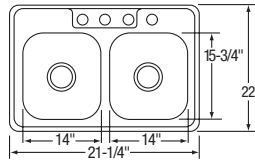

Good Quality Top Mount Sinks

KINGSFORD®

23 gauge, nickel-bearing stainless steel • 6" bowl depth, unless otherwise specified • Raised faucet deck on select models • Exposed surfaces polished to a satin finish • Undercoated bottom • 3½" drain opening, unless otherwise specified • Includes installation hardware for ¾" thick countertop

K233224DF

K233224DF

BOWL DEPTH: 6"

K23322

K23322

BOWL DEPTH: 6"

K23321

K23321

BOWL DEPTH: 6"

K23319

K23319

BOWL DEPTH: 6"

Model Number	Gauge	Overall Size		Cutout in Countertop 1½" Radius Corners		Number of 1½" Dia. Faucet Holes	Min. Cabinet Size	Master Pack	Optional Accessories (Kit accessories are marked as "Included")				Kit Faucet
		L	W	L	W				Cutting Board	Rinsing Basket	Bottom Grid	Drain	
K233224DF Kit	23	33	22	32¾"	21¾"	4	36	1			GBG1415SS	(2) D1125 Included	LK2478CR Included
K23322	23	33	22	32¾"	21¾"	1, 2, MR2, 3, 4 or 5	36	1			GBG1415SS	D1125	
KJ23322 ■								10					
KW1023322 ■								50					
KW1023322													
KW5023322 ■													
KW5023322													
K23321	23	33	21¼"	32¾"	20¾"	1, 2, MR2, 3, 4 or 5	36	1			GBG1415SS	D1125	
KW1023321								10					
KW5023321								50					
K23319	23	33	19	32¾"	18¾"	1, 2, MR2, 3, 4 or 5	36	1			GBG1415SS	D1125	