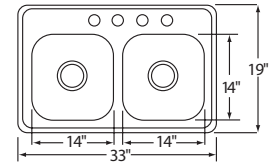

Good Quality Top Mount Sinks

KINGSFORD®

23 gauge, nickel-bearing stainless steel • 6" bowl depth, unless otherwise specified • Raised faucet deck on select models • Exposed surfaces polished to a satin finish • Undercoated bottom • 3½" drain opening, unless otherwise specified • Includes installation hardware for ¾" thick countertop

K233224DF

K233224DF

BOWL DEPTH: 6"

K23322

K23322

BOWL DEPTH: 6"

K23321

K23321

BOWL DEPTH: 6"

K23319

K23319

BOWL DEPTH: 6"

Model Number	Gauge	Overall Size		Cutout in Countertop 1½" Radius Corners		Number of 1½" Dia. Faucet Holes	Min. Cabinet Size	Master Pack	Optional Accessories (Kit accessories are marked as "Included")				Kit Faucet
		L	W	L	W				Cutting Board	Rinsing Basket	Bottom Grid	Drain	
K233224DF Kit	23	33	22	32¾"	21¾"	4	36	1			GBG1415SS	(2) D1125 Included	LK2478CR Included
K23322	23	33	22	32¾"	21¾"	1, 2, MR2, 3, 4 or 5	36	1			GBG1415SS	D1125	
KJ23322 ■								10					
KW1023322 ■								50					
KW1023322													
KW5023322 ■													
KW5023322													
K23321	23	33	21¼"	32¾"	20¾"	1, 2, MR2, 3, 4 or 5	36	1			GBG1415SS	D1125	
KW1023321								10					
KW5023321								50					
K23319	23	33	19	32¾"	18¾"	1, 2, MR2, 3, 4 or 5	36	1			GBG1415SS	D1125	