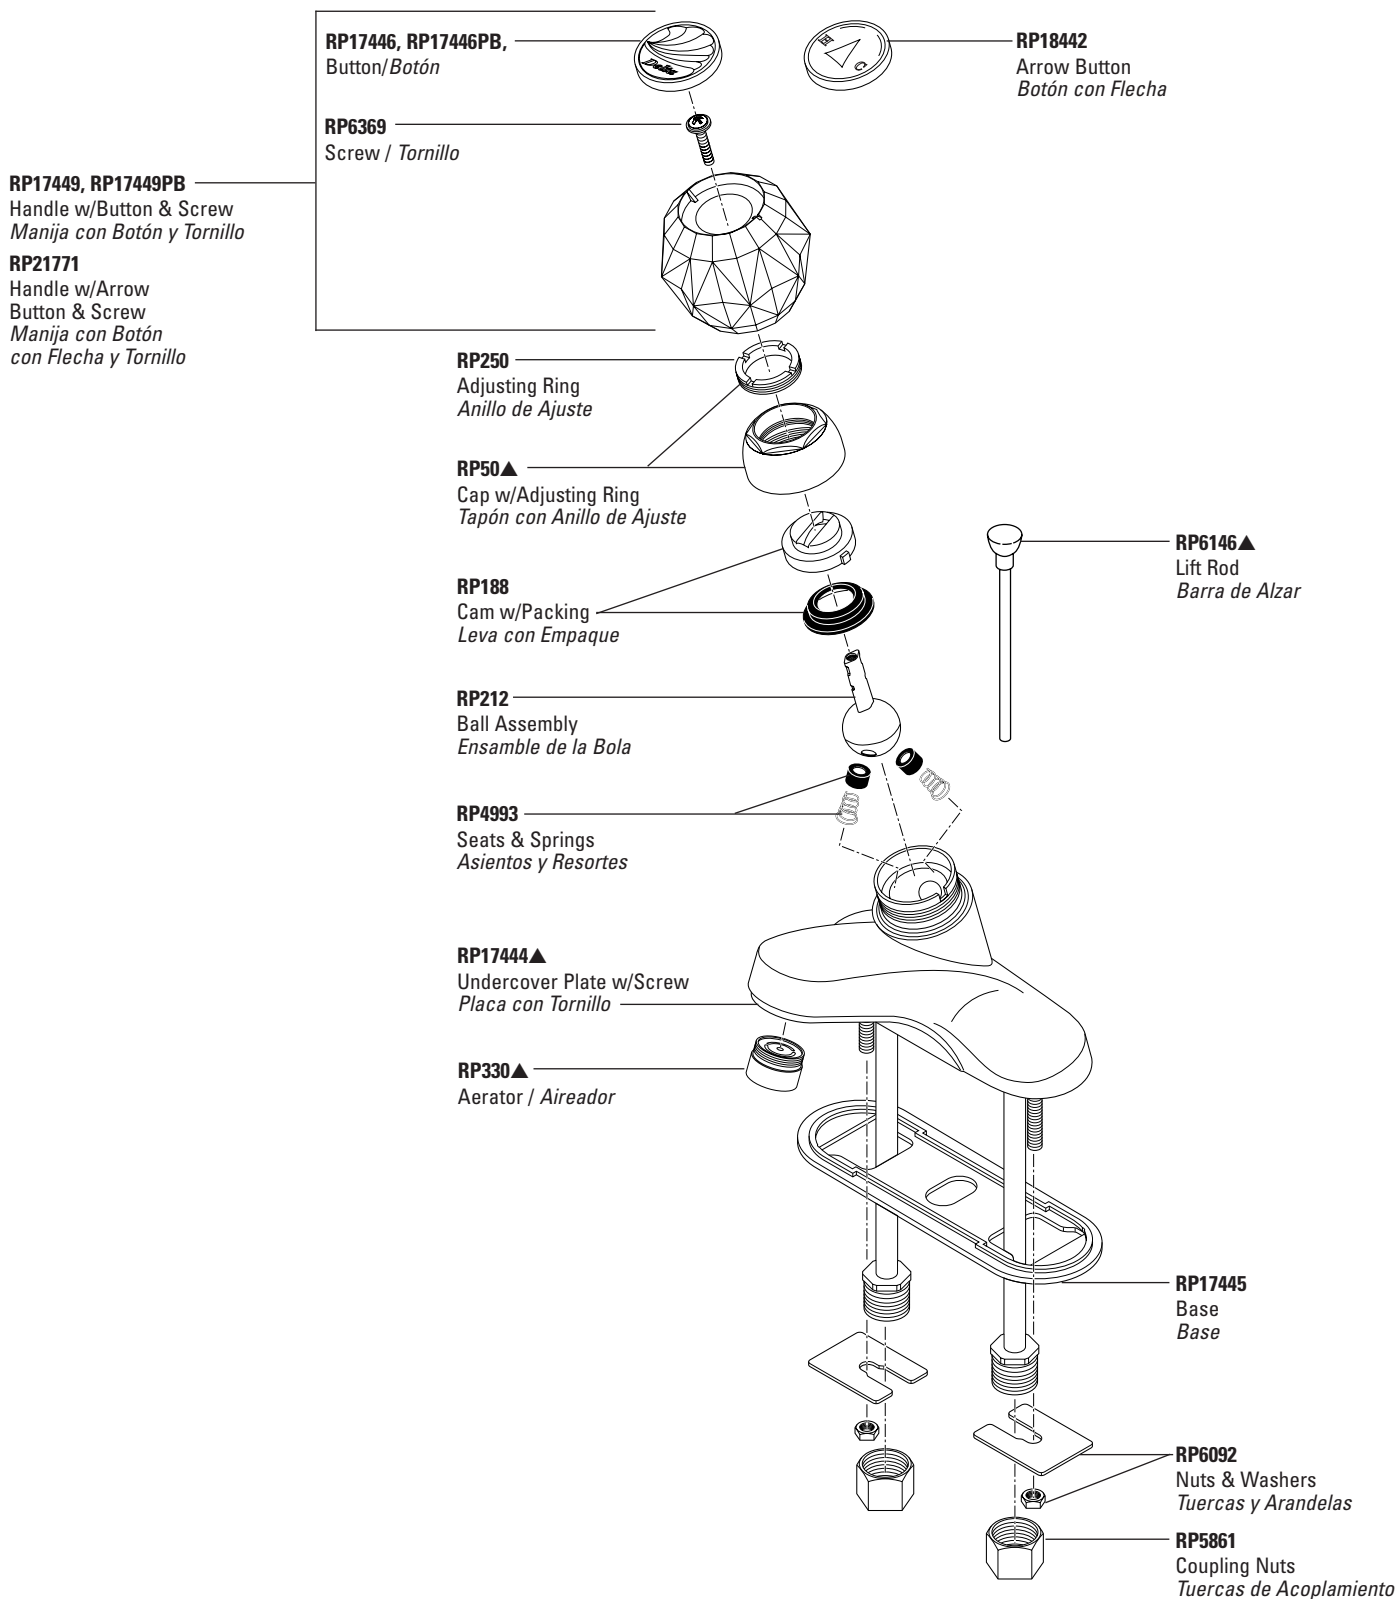

# Single Handle Lavatory Faucets

## Llave (Mezcladora) MonoControl para Lavamanos

Classic Series Models/Modelos 502, 503\* & 522 Series

LAVATORY

Refer to pages 100–101 for lavatory drain assemblies. / Para ensamble de drenaje para lavamanos refierase a las paginas 100–101.