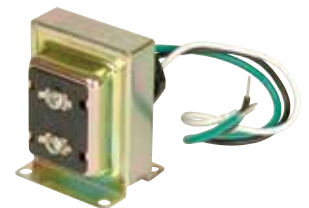

PB3035-AZ - LED Pushbutton
1" D x 2" W x 7" H
Finish: Antique Bronze

BSMS-AZ - LED Pushbutton
0.8" D x 0.8" W x 4.1" H
Finish: Antique Bronze

BSOCT-RB - LED Pushbutton
0.8" D x 1" W x 3.9" H
Finish: Rustic Brick

BSOCT-AP - LED Pushbutton
0.8" D x 1" W x 3.9" H
Finish: Antique Pewter

PB4042-AP - LED Pushbutton
0.8" D x 1.5" W x 3.5" H
Finish: Antique Pewter

PB5002-FB - LED Pushbutton
0.8" D x 1.1" W x 3.4" H
Finishes: AP, FB, OBG

PB5002-AP - LED Pushbutton
0.8" D x 1.1" W x 3.4" H
Finishes: AP, FB, OBG

PB5003-FB - LED Pushbutton
0.8" D x 2.8" Dia
Finishes: AZ, BNK, FB

PB5003-BNK - LED Pushbutton
0.8" D x 2.8" Dia
Finishes: AZ, BNK, FB

BSCS-BN - LED Pushbutton
0.8" D x 0.8" W x 4.1" H
Finish: Brushed Satin Nickel

BS00-AZ - LED Pushbutton
0.8" D x 2.1" W x 4.9" H
Finishes: AP, AZ

BSRT-AZ - LED Pushbutton
0.8" D x 1.4" W x 4.7" H
Finish: Antique Bronze