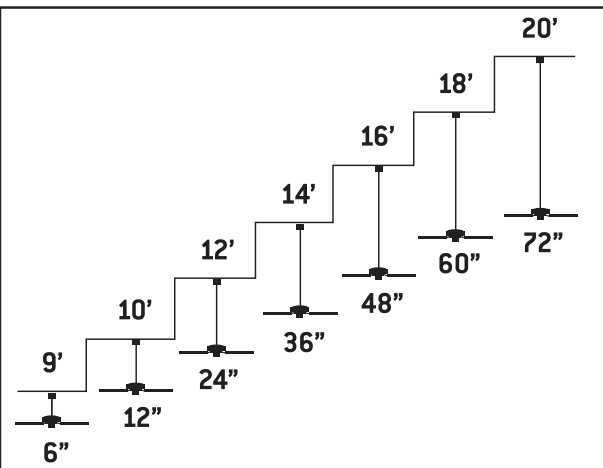

DOWNROD INFORMATION

Choose your Downrod Length

Choose your Mounting System. Choose from a selection of Downrod finishes and lengths to match your fan. Use a coupler for taller ceilings or to set the fan at your desired height. Look for Hugger/Flushmount or Tri-Mount System fans for low ceiling applications.

Model Number	Length	Diameter	Finish Options
DR3 (Finish)	3"	1/2"	AB, AG, AGV, AO, AW, BCP, BN, BNK, BU, CH, DC, ESP, GBK, OB, PB, PR, RI, SPZ, TS, W
DR4 (Finish)	4"	1/2"	AB, AG, AGV, AO, AW, BCP, BN, BNK, BU, CH, DC, ESP, GBK, OB, PB, PR, RI, SPZ, TS, W
DR6 (Finish)	6"	1/2"	AB, AG, AGV, AN, AO, AW, BCP, BN, BNK, BR, BU, CH, DC, ESP, FB, GBK, GV, LB, OB, PB, PR, RI, SPZ, TI, TS, W
DR12 (Finish)	12"	1/2"	AB, ABZ, AG, AGV, AN, AO, AW, BCP, BCW, BN, BNK, BR, BU, CH, DC, ESP, FB, GBK, GV, LB, MWW, OB, PB, PR, RI, SPZ, TI, TS, W
DR18 (Finish)	18"	1/2"	AB, ABZ, AG, AGV, AN, AO, AW, BCP, BCW, BN, BNK, BR, BU, CH, DC, ESP, FB, GBK, GV, LB, MWW, OB, PB, PR, RI, SPZ, TI, TS, W
DR24 (Finish)	24"	1/2"	AB, ABZ, AG, AGV, AN, AO, AW, BCP, BCW, BN, BNK, BR, BU, CH, DC, ESP, FB, GBK, GV, LB, MWW, OB, PB, PR, RI, SPZ, TI, TS, W
DR36 (Finish)	36"	1/2"	AB, ABZ, AG, AGV, AN, AO, AW, BCP, BN, BNK, BR, CH, DC, ESP, FB, GV, LB, OB, OI, PB, PR, RI, SPZ, TS, W
DR48 (Finish)	48"	1/2"	AB, ABZ, AG, AGV, AN, AO, AW, BCP, BCW, BN, BNK, BR, BU, CH, DC, ESP, FB, GBK, GV, MWW, OB, PB, PR, RI, SPZ, TI, TS, W
DR60 (Finish)	60"	1/2"	AB, ABZ, AG, AGV, AN, AO, AW, BCP, BCW, BN, BNK, BU, ESP, FB, GBK, GV, MWW, OB, PB, PR, RI, SPZ, TI, W
DR72 (Finish)	72"	1/2"	AB, ABZ, AG, AGV, AN, AO, AW, BCP, BCW, BN, BNK, BR, BU, ESP, FB, GBK, GV, MWW, OB, PB, PR, RI, SPZ, TI, W