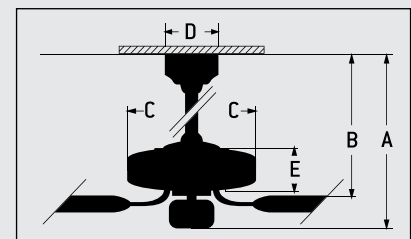

SPECS

- Blade Sweep Options. 42", 52"
- Number of Blades 5
- Blade Pitch 12°
- Motor Size (MM) 15.3 x 13
- AMPS (HI Speed) <1
- Shipping Wt. (lbs.) 17.35
- CU. FT. in Carton 1.98
- Energy Guide Airflow
(Cubic Feet Per Minute) 3,127
- Energy Guide Wattage 39 Watts
- Energy Guide Efficiency
(CFM Per Watt) 81
- Energy Guide Estimated
Yearly Energy Cost* \$11
- Airflow at High Speed
(Cubic Feet Per Minute) 4,640

CEILING DROP DIMENSIONS

- A: 4" DR - 18.58"
- B: 4" DR - 10.71"
- C: 11.65"
- D: 5.17"
- E: 4.13"
- DR = Downrod

*Based on 12 cents per kWh and 6.4 hours use per day.

Blades Sold Separately

D Oiled Bronze Pro Builder 203
 Model . . . **C203OB**
 Blade . . . **BCD52P-WB6 Walnut, Contractor**
 Light . . . **Included, White Frost Glass**