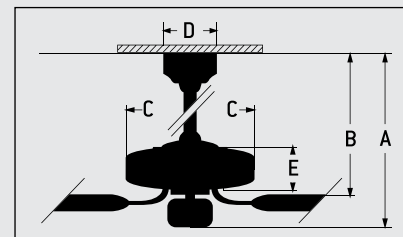

SPECS

- Blade Sweep Options . . . . . 44", 52", 54", 56"
- Number of Blades . . . . . 5
- Blade Pitch . . . . . 14°
- Motor Size (MM) . . . . . 188 x 15
- AMPS (HI Speed) . . . . . <1
- Shipping Wt. (lbs.) . . . . . 24
- CU. FT. in Carton . . . . . 2.0
- Energy Guide Airflow (Cubic Feet Per Minute) . . . . . 4,230
- Energy Guide Wattage . . . . . 50 Watts
- Energy Guide Efficiency (CFM Per Watt) . . . . . .85
- Energy Guide Estimated Yearly Cost\* . . . . . \$14
- Airflow at High Speed (Cubic Feet Per Minute) . . . . . 6,061

CEILING DROP DIMENSIONS

- A: 6" DR - 17.36"
- B: 6" DR - 12.0"
- C: 12.48"
- D: 5.83"
- E: 5.28"
- DR = Downrod

\*Based on 12 cents per kWh and 6.4 hours use per day.

Blades Sold Separately

**A** Oiled Bronze Townsend  
Model . . . . **TS520B**  
Blade . . . . **B554P-WAL-Premier**  
Hand-Scraped Walnut  
Light . . . . **Adaptable (Optional)**