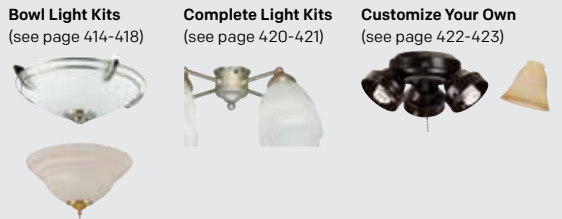

LIGHT KIT OPTIONS

RELATED PRODUCTS

FAN CONTROL OPTIONS

ICS Remote and Wall Controls (Included)

ENERGYGUIDE

Estimated
Yearly Energy Cost

$14

Cost Range of Similar Models (19¢-23¢)

* Based on 12 cents per kWh and 6.4 hours use per day
* Your cost depends on rates and use
* Energy Use: 50 Watts

Airflow

4,230

Cubic Feet Per Minute

* The higher the airflow, the more air the fan will move
* Airflow Efficiency: 85 Cubic Feet Per Minute Per Watt

All estimates based on typical use, excluding lights. fci.gov/energy