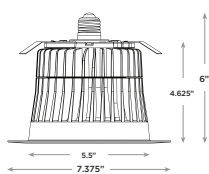

Dimensions

LR6™ DOWNLIGHTS