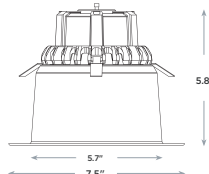

Dimensions

LR6™ DOWNLIGHTS