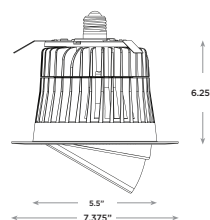

C6
Commercial 120V, Edison Base, "Pan"
Adaptor Kit

C6-LSA
Commercial 120V or 277V,
Hard-Wire, "Pan" Adaptor Kit

Dimensions

LR6™ DOWNLIGHTS

LE6™ DOWNLIGHT

You May Also Be Interested In:

CR-LE
Light Engine Kits to Match the
CR Series Troffer