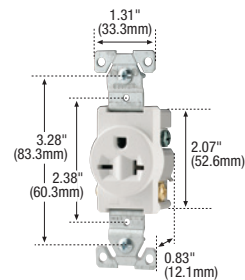

1876

Color ordering information:

For ordering devices, include Catalog no. followed by the Color suffix: A (Almond), B (Brown), BK (Black), LA (Light Almond), V (Ivory), W (White)