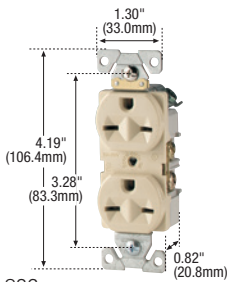

Commercial grade receptacles

Rating		NEMA	Description	Color suffix	Catalog no.			
A	V/AC							
15	250	6-15R	Duplex receptacle, side wire	B, V, W	□ 826^Δ			
			Single receptacle, side wire	B, V, W	□ 816			
20	250	6-20R	Duplex receptacle, side wire	B, V, W	□ 815^Δ			
			Single receptacle, side wire	A, B, BK, LA, V, W	□ 1876			

^ΔcULus & Fed Spec certified

826

Decorator commercial grade receptacle

Rating		NEMA	Description	Color	Catalog no.			
A	V/AC							
20	250	6-20R	Single receptacle, side wire	W	□ 6450W