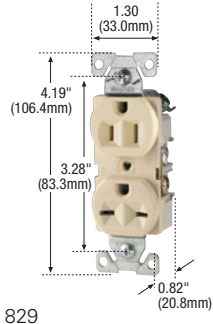

Commercial grade receptacles

Commercial grade straight blade receptacles

Product description

2-pole, 3-wire grounding
Dual voltage
15A, 125/250V/AC
NEMA 5-15R, 6-15R

Dual voltage commercial grade receptacle

Rating		NEMA	Description	Color	Catalog no.	
A	V/AC					
15	125/ 250	5-15R/ 6-15R	Dual voltage duplex receptacle, side wire	V	□ 829V	

829

Commercial grade straight blade receptacles

Product description

2-pole, 3-wire grounding
15A, 250V/AC
20A, 250V/AC
NEMA 6-15R, 6-20R

Commercial grade receptacles

Rating		NEMA	Description	Color suffix	Catalog no.			
A	V/AC							
15	250	6-15R	Duplex receptacle, side wire	B, V, W	□ 826 ^Δ			
			Single receptacle, side wire	B, V, W	□ 816			
20	250	6-20R	Duplex receptacle, side wire	B, V, W	□ 815 ^Δ			
			Single receptacle, side wire	A, B, BK, LA, V, W	□ 1876			

^ΔcULus & Fed Spec certified

826

Decorator commercial grade receptacle

Rating		NEMA	Description	Color	Catalog no.			
A	V/AC							
20	250	6-20R	Single receptacle, side wire	W	□ 6450W			

815

1876

Color ordering information: