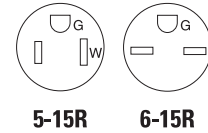

Commercial grade receptacles

Commercial grade straight blade receptacles

Product description

2-pole, 3-wire grounding
Dual voltage
15A, 125/250V/AC
NEMA 5-15R, 6-15R

Dual voltage commercial grade receptacle

Rating		NEMA	Description	Color	Catalog no.	
A	V/AC					
15	125/ 250	5-15R/ 6-15R	Dual voltage duplex receptacle, side wire	V	□ 829V	

829

Commercial grade straight blade receptacles

Product description

2-pole, 3-wire grounding
15A, 250V/AC
20A, 250V/AC
NEMA 6-15R, 6-20R

Commercial grade receptacles

Rating		NEMA	Description	Color suffix	Catalog no.			
A	V/AC							
15	250	6-15R	Duplex receptacle, side wire	B, V, W	□ 826 ^Δ			
			Single receptacle, side wire	B, V, W	□ 816			
20	250	6-20R	Duplex receptacle, side wire	B, V, W	□ 815 ^Δ			
			Single receptacle, side wire	A, B, BK, LA, V, W	□ 1876			

For ordering devices, include Catalog no. followed by the Color suffix: A (Almond), B (Brown), BK (Black), LA (Light Almond), V (Ivory), W (White)

Specification information: Commercial receptacles: A-38