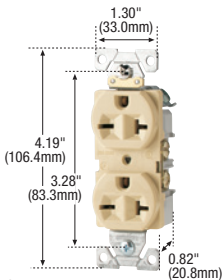

Commercial grade receptacles

Commercial grade straight blade receptacles

Product description

2-pole, 3-wire grounding
Dual voltage
15A, 125/250V/AC
NEMA 5-15R, 6-15R

Dual voltage commercial grade receptacle

Rating		NEMA	Description	Color	Catalog no.	
A	V/AC					
15	125/ 250	5-15R/ 6-15R	Dual voltage duplex receptacle, side wire	V	□ 829V	

Commercial grade straight blade receptacles

Product description

2-pole, 3-wire grounding
15A, 250V/AC
20A, 250V/AC
NEMA 6-15R, 6-20R

Commercial grade receptacles

Rating		NEMA	Description	Color suffix	Catalog no.			
A	V/AC							
15	250	6-15R	Duplex receptacle, side wire	B, V, W	□ 826^Δ			
			Single receptacle, side wire	B, V, W	□ 816			
20	250	6-20R	Duplex receptacle, side wire	B, V, W	□ 815^Δ			
			Single receptacle, side wire	A, B, BK, LA, V, W	□ 1876			

^ΔcULus & Fed Spec certified

Decorator commercial grade receptacle

Rating		NEMA	Description	Color	Catalog no.			
A	V/AC							
20	250	6-20R	Single receptacle, side wire	W	□ 6450W			

815

Color ordering information:

For ordering devices, include Catalog no. followed by the Color suffix: A (Almond), B (Brown), BK (Black), LA (Light Almond), V (Ivory), W (White)

Specification information: Commercial receptacles: A-38

Compliances, specifications and availability are subject to change without notice.

Build-to-spec customizable devices - Page A-6

Indicates NAFTA compliant - Page Q-30

RoHS compliant - Page Q-30