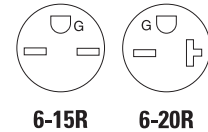

Rating		NEMA	Description	Color	Catalog no.	
A	V/AC					
15	125/ 250	5-15R/ 6-15R	Dual voltage duplex receptacle, side wire	V	□ 829V	

829

Commercial grade straight blade receptacles

Product description

2-pole, 3-wire grounding
15A, 250V/AC
20A, 250V/AC
NEMA 6-15R, 6-20R

Commercial grade receptacles

Rating		NEMA	Description	Color suffix	Catalog no.			
A	V/AC							
15	250	6-15R	Duplex receptacle, side wire	B, V, W	□ 826 ^Δ			
			Single receptacle, side wire	B, V, W	□ 816			
20	250	6-20R	Duplex receptacle, side wire	B, V, W	□ 815 ^Δ			
			Single receptacle, side wire	A, B, BK, LA, V, W	□ 1876			