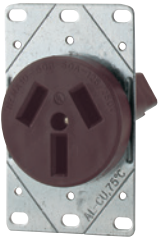

Range & dryer power receptacles

Product description

3-pole, 3-wire non-grounding
30A, 125/250V/AC
50A, 125/250V/AC

Design features

- For replacement use in older homes with 3-wire range and dryer connection points
- Heavy gauge galvanized steel mounting strap for corrosion resistance
- Flush receptacles fit one-gang or two-gang enclosures
- For use with copper or aluminum wire
- Surface receptacles have patented lay-in terminals that accept up to #4 AWG wire
- Surface receptacle backs feature concentric knockouts and an adjustable cord clamp to allow wiring from back or bottom

10-30R

10-50R

14-30R

14-50R

32B

112

1258

Flush power receptacles

Rating		Description	Color	Catalog no.	
A	V/AC				
30	125/250	NEMA 10-30R flush mount dryer power receptacle, matching plug S80	B	□ 38B	•
50	125/250	NEMA 10-50R flush mount range power receptacle, matching plug S80	B	□ 32B	•

cULus Listed to UL498 & UL943, file no. E60120; NOM certified

Surface power receptacles

Rating		Description	Color	Catalog no.	
A	V/AC				
30	125/250	NEMA 10-30R flush mount dryer power receptacle, matching plug S80	BK	□ 125	•
50	125/250	NEMA 10-50R flush mount range power receptacle, matching plug S80	BK	□ 112	•