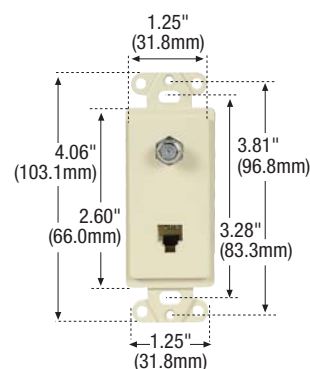

Flush Mount Coaxial Jacks

Coaxial Jacks
Combination Coaxial
Telephone Decorator Jacks

Flush Mount Coaxial Jacks

FEATURES

- Coaxial jacks ideal for use with cable-ready TVs, VCRs, and outdoor antennas.
- Type F coaxial jack for use with video applications.
- All devices with wallplates are box mounting.
- Self-tapping mounting screws and assembly hardware included.

Two Coaxial Jacks – Decorator

Description	Color	Catalog No.
Type F	Almond	2162-2A
	Ivory	2162-2V
	Light Almond	2162-2LA
	White	2162-2W

Telephone and Coaxial Jack – Decorator – 4 Conductor – RJ11, RJ14 Applications

Description	Color	Catalog No.
Type F	Almond	3562A
	Ivory	3562V
	Light Almond	3562LA
	White	3562W

Telephone and Coaxial Jack with Wallplate – 4 Conductor – RJ11, RJ14 Applications

Description	Color	Catalog No.
Type F	Almond	3535-4A
	Ivory	3535-4V
	Light Almond	3535-4LA
	White	3535-4W

3562

COMMERCIAL
RESIDENTIAL

H-8
COMMUNICATIONS
PREMISE WIRING
PRODUCTS

TESTING & CODE COMPLIANCE

- Meets UL requirements (file no. E134135)
- CSA Certified (file no. 090192-0-0000) except 2072 and 3562.

MATERIAL CHARACTERISTICS

Self-extinguishing
high-impact
thermoplastic meets
UL 94, V0 flame
retardancy rating.