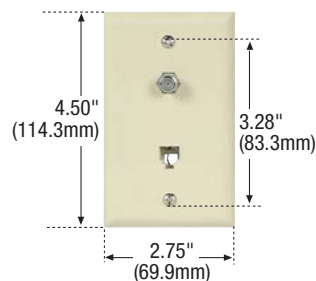

Flush Mount Coaxial Jacks

Coaxial Jacks
Combination Coaxial
Telephone Decorator Jacks

Flush Mount Coaxial Jacks

FEATURES

- Coaxial jacks ideal for use with cable-ready TVs, VCRs, and outdoor antennas.
- Type F coaxial jack for use with video applications.
- All devices with wallplates are box mounting.
- Self-tapping mounting screws and assembly hardware included.

Two Coaxial Jacks – Decorator

Description	Color	Catalog No.
Type F	Almond	2162-2A
	Ivory	2162-2V
	Light Almond	2162-2LA
	White	2162-2W

Telephone and Coaxial Jack – Decorator – 4 Conductor – RJ11, RJ14 Applications

Description	Color	Catalog No.
Type F	Almond	3562A
	Ivory	3562V
	Light Almond	3562LA
	White	3562W

Telephone and Coaxial Jack with Wallplate – 4 Conductor – RJ11, RJ14 Applications

Description	Color	Catalog No.
Type F	Almond	3535-4A
	Ivory	3535-4V
	Light Almond	3535-4LA
	White	3535-4W

3535

COMMERCIAL
RESIDENTIAL

H-8
COMMUNICATIONS
PREMISE WIRING
PRODUCTS

TESTING & CODE COMPLIANCE

- Meets UL requirements (file no. E134135)
- CSA Certified (file no. 090192-0-0000) except 2072 and 3562.

MATERIAL CHARACTERISTICS

Self-extinguishing
high-impact
thermoplastic meets
UL 94, V0 flame
retardancy rating.