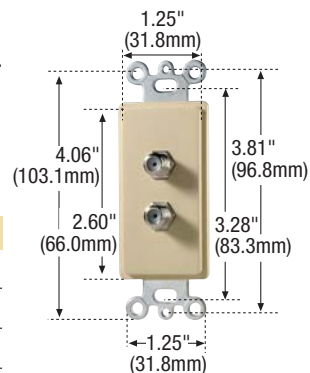

Flush Mount Coaxial Jacks

Coaxial Jacks
Combination Coaxial
Telephone Decorator Jacks

Flush Mount Coaxial Jacks

FEATURES

- Coaxial jacks ideal for use with cable-ready TVs, VCRs, and outdoor antennas.
- Type F coaxial jack for use with video applications.
- All devices with wallplates are box mounting.
- Self-tapping mounting screws and assembly hardware included.

Two Coaxial Jacks – Decorator

Description	Color	Catalog No.
Type F	Almond	2162-2A
	Ivory	2162-2V
	Light Almond	2162-2LA
	White	2162-2W

Telephone and Coaxial Jack – Decorator – 4 Conductor – RJ11, RJ14 Applications

Description	Color	Catalog No.
Type F	Almond	3562A
	Ivory	3562V
	Light Almond	3562LA
	White	3562W

Telephone and Coaxial Jack with Wallplate – 4 Conductor – RJ11, RJ14 Applications

Description	Color	Catalog No.
Type F	Almond	3535-4A
	Ivory	3535-4V
	Light Almond	3535-4LA
	White	3535-4W

2162-2