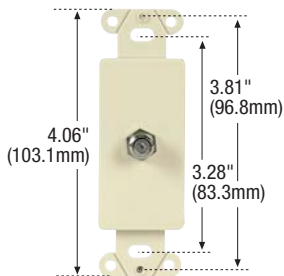

COMMERCIAL
RESIDENTIAL

H-7 COMMUNICATIONS PREMISE WIRING PRODUCTS

1172

2072

2162

2072-2

TESTING & CODE COMPLIANCE

- Meets UL requirements (file no. E134135).
- CSA Certified (file no. 090192-0-0000) except 2072 and 3562.