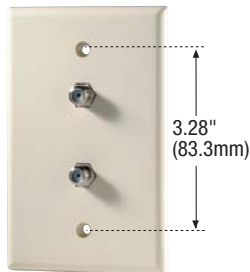

COMMERCIAL
RESIDENTIAL

H-7 COMMUNICATIONS PREMISE WIRING PRODUCTS

1172

2072

2162

2072-2

TESTING & CODE COMPLIANCE

- Meets UL requirements (file no. E134135).
- CSA Certified (file no. 090192-0-0000) except 2072 and 3562.