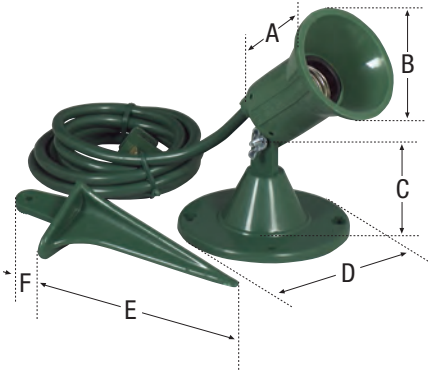

Outdoor Floodlight Lampholder

Cat. No.	A	B	C	D	E	F
S591	2.75" (69.9mm)	2.75" (69.9mm)	2.25" (57.2mm)	4.02" (102.1mm)	4.50" (114.3mm)	1.00" (25.4mm)