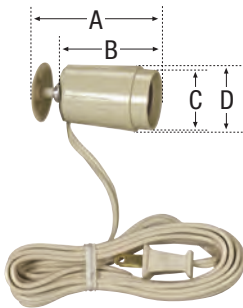

Lamp Guards

Features

- 1.25" (31.8mm) clamp fits metal shell lampholders
- 1.50" (38.1mm) clamp fits ceiling lampholders, sign and scoreboard Attachon lampholders
- 1465 is high-strength impact-resistant thermoplastic
- Easy-open guard permits relamping without removing guard

Lamp Guards

Description	Color	Catalog No.
Metal Lamp Guard with 1.25" (31.8mm) Collar, 100W Bulb Max.	Steel	□ 469A
Metal Lamp Guard with 1.50" (38.1mm) Collar, 100W Bulb Max.	Steel	□ 469B
Plastic Lamp Guard with Adjustable Collar, 200W Bulb Max.	Y	□ 1465Y

Color Information:

BK (Black), Steel, Y (Yellow)

Dimensional Information: B-73 **Specification Information:** Please visit www.cooperwiringdevices.com. Specifications and availability are subject to change without notice.

Outdoor Floodlight Lampholder

Cat. No.	A	B	C	D	E	F
S591	2.75" (69.9mm)	2.75" (69.9mm)	2.25" (57.2mm)	4.02" (102.1mm)	4.50" (114.3mm)	1.00" (25.4mm)

Closet Light Lampholder

Cat. No.	A	B	C	D
C386	2.87" (72.9mm)	2.03" (50.8mm)	1.30" (33.0mm)	1.42" (36.1mm)