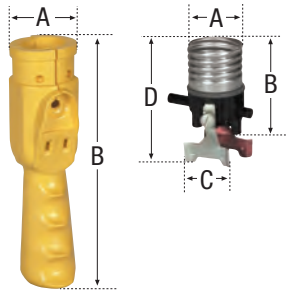

Lamp Guards

Features

- 1.25" (31.8mm) clamp fits metal shell lampholders
- 1.50" (38.1mm) clamp fits ceiling lampholders, sign and scoreboard Attachon lampholders
- 1465 is high-strength impact-resistant thermoplastic
- Easy-open guard permits relamping without removing guard

Color Information:

BK (Black), Steel, Y (Yellow)

Dimensional Information: B-73 **Specification Information:** Please visit www.cooperwiringdevices.com. Specifications and availability are subject to change without notice.

Outdoor Floodlight Lampholder

Cat. No.	A	B	C	D	E	F
S591	2.75" (69.9mm)	2.75" (69.9mm)	2.25" (57.2mm)	4.02" (102.1mm)	4.50" (114.3mm)	1.00" (25.4mm)

Closet Light Lampholder

Cat. No.	A	B	C	D
C386	2.87" (72.9mm)	2.03" (50.8mm)	1.30" (33.0mm)	1.42" (36.1mm)

Trouble Lampholder Accessories

Cat. No.	A	B	C	D
1071	1.69" (42.9mm)	6.50" (165.1mm)	-	-
944	1.09" (27.7mm)	1.72" (43.7mm)	1.05" (26.7mm)	2.37" (60.2mm)

Lamp Reflectors & Guards

Cat. No.	A	B	C
1467	6.25" (158.8mm)	8.00" (203.2mm)	4.34" (110.2mm)
467	6.25" (158.8mm)	8.25" (209.6mm)	3.66" (93.0mm)
469A	5.63" (143.0mm)	1.25" (31.8mm)	3.87" (98.3mm)
469B	5.63" (143.0mm)	1.50" (38.1mm)	3.87" (98.3mm)
1465Y	6.50" (165.1mm)	2.03" (51.6mm)	5.18" (131.6mm)