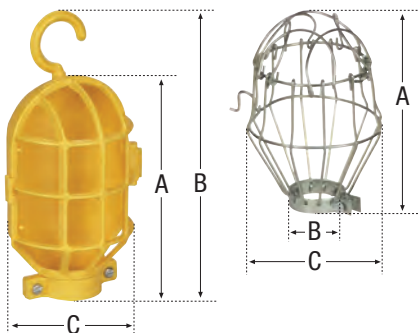

Lamp Guards

Features

- 1.25" (31.8mm) clamp fits metal shell lampholders
- 1.50" (38.1mm) clamp fits ceiling lampholders, sign and scoreboard Attachon lampholders
- 1465 is high-strength impact-resistant thermoplastic
- Easy-open guard permits relamping without removing guard

Color Information:

BK (Black), Steel, Y (Yellow)

Dimensional Information: B-73 **Specification Information:** Please visit www.cooperwiringdevices.com. Specifications and availability are subject to change without notice.

Outdoor Floodlight Lampholder

Cat. No.	A	B	C	D	E	F
S591	2.75" (69.9mm)	2.75" (69.9mm)	2.25" (57.2mm)	4.02" (102.1mm)	4.50" (114.3mm)	1.00" (25.4mm)

Closet Light Lampholder

Cat. No.	A	B	C	D
C386	2.87" (72.9mm)	2.03" (50.8mm)	1.30" (33.0mm)	1.42" (36.1mm)

Trouble Lampholder Accessories

Cat. No.	A	B	C	D
1071	1.69" (42.9mm)	6.50" (165.1mm)	-	-
944	1.09" (27.7mm)	1.72" (43.7mm)	1.05" (26.7mm)	2.37" (60.2mm)

Lamp Reflectors & Guards

Cat. No.	A	B	C
1467	6.25" (158.8mm)	8.00" (203.2mm)	4.34" (110.2mm)
467	6.25" (158.8mm)	8.25" (209.6mm)	3.66" (93.0mm)
469A	5.63" (143.0mm)	1.25" (31.8mm)	3.87" (98.3mm)
469B	5.63" (143.0mm)	1.50" (38.1mm)	3.87" (98.3mm)
1465Y	6.50" (165.1mm)	2.03" (51.6mm)	5.18" (131.6mm)