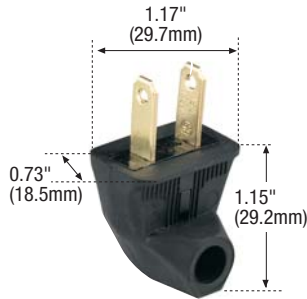

I-19 STRAIGHT BLADE PLUGS AND CONNECTORS

84