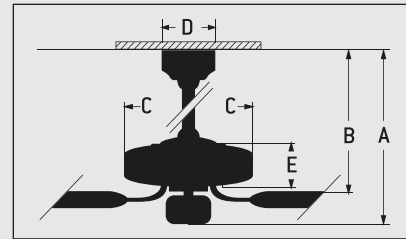

Aged Bronze Textured Cordova with 56" Custom Carved Chamberlain Oak Blades | Model . . . **CV52AG**
 Blade . . . **B556C-CH2**
 Light **Not Shown**

Cordova

FEATURES

- Heavy-Duty, 3 Speed Reversible Motor
- 2" and 6" Downrods (Included)
- Limited Lifetime Warranty
- Blades Sold Separately
- Light Kit Adaptable (Optional)
- Both TCS Controls Available (Optional)

SPECS

- Blade Sweep Option.44", 52", 54", 56"
- Number of Blades5
- Blade Pitch14°
- Motor Size (MM)188 x 15
- AMPS (HI Speed)<1
- Watts (HI Speed)78
- Shipping Wt. (lbs.)19
- CU. FT. in Carton1.94
- Airflow* (Cubic Feet Per Minute)6,419
- Airflow Efficiency* (CFM Per Watt)82

CEILING DROP DIMENSIONS

- A: 2" DR - 12.5"
- A: 6" DR - 16.5"
- C: 13.0"
- E: 4.75"
- B: 2" DR - 9.0"
- B: 6" DR - 13.0"
- D: 5.125"
- DR = Downrod

"Compare: 36" to 48" ceiling fans have airflow efficiencies ranging from approximately 71 to 86 cubic feet per minute per watt at high speed."