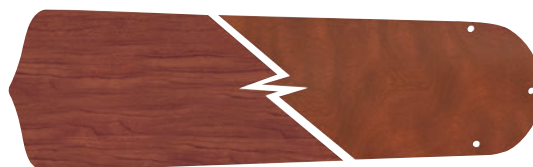

Type 2

STANDARD

Blade Finish **B552S-AG**
52" Standard Aged Bronze

Blade Finish **B544S-AW • B552S-AW • B556S-AW**
44", 52", 56" Standard Antique White

Blade Finish **B542S-BN‡ • B552S-BN**
42", 52" Standard Brushed Nickel

Blade Finish **B542S-CR • B552S-CR**
42", 52" Standard Reversible Cherry/Rosewood

Blade Finish **B552S-DOK**
52" Standard Dark Oak

Blade Finish **B552S-FB**
52" Standard Flat Black

Blade Finish **B542S-LOK‡ • B552S-LOK,**
42" 52" Standard Light Oak

Blade Finish **B552S-MIA**
52" Standard Reversible Dark Coffee/ Dark Oak

Blade Finish **B552S-MP**
52" Standard Maple

Blade Finish **B542S-OB‡ • B552S-OB • B556S-OB**
42", 52", 56" Standard Oiled Bronze