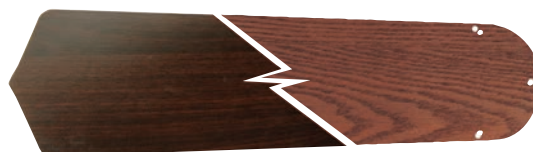

Type 2

STANDARD

Blade Finish **B552S-AG**
52" Standard Aged Bronze

Blade Finish **B544S-AW • B552S-AW • B556S-AW**
44", 52", 56" Standard Antique White

Blade Finish **B542S-BN‡ • B552S-BN**
42", 52" Standard Brushed Nickel

Blade Finish **B542S-CR • B552S-CR**
42", 52" Standard Reversible Cherry/Rosewood

Blade Finish **B552S-DOK**
52" Standard Dark Oak

Blade Finish **B552S-FB**
52" Standard Flat Black

Blade Finish **B542S-LOK‡ • B552S-LOK,**
42" 52" Standard Light Oak

Blade Finish **B552S-MIA**
52" Standard Reversible Dark Coffee/ Dark Oak

Blade Finish **B552S-MP**
52" Standard Maple

Blade Finish **B542S-OB‡ • B552S-OB • B556S-OB**
42", 52", 56" Standard Oiled Bronze