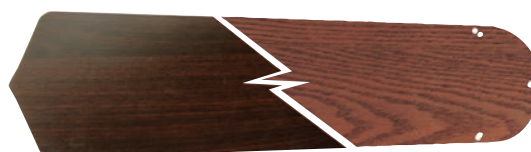

Blade Finish **B542S-CR • B552S-CR**
42", 52" Standard Reversible Cherry/Rosewood

Blade Finish **B552S-DOK**
52" Standard Dark Oak

Blade Finish **B552S-FB**
52" Standard Flat Black

Blade Finish **B542S-LOK‡ • B552S-LOK,**
42" 52" Standard Light Oak

Blade Finish **B552S-MIA**
52" Standard Reversible Dark Coffee/ Dark Oak

Blade Finish **B552S-MP**
52" Standard Maple

Blade Finish **B542S-OB‡ • B552S-OB • B556S-OB**
42", 52", 56" Standard Oiled Bronze