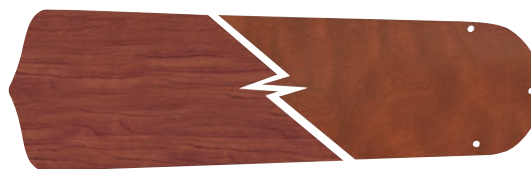

BLADE OPTIONS

LIGHT KIT OPTIONS

REMOTES

Type 2

STANDARD

Blade Finish **B552S-AG**
52" Standard Aged Bronze

Blade Finish **B544S-AW • B552S-AW • B556S-AW**
44", 52", 56" Standard Antique White

Blade Finish **B542S-BN‡ • B552S-BN**
42", 52" Standard Brushed Nickel

Blade Finish **B542S-CR • B552S-CR**
42", 52" Standard Reversible Cherry/Rosewood

Blade Finish **B552S-DOK**
52" Standard Dark Oak

Blade Finish **B552S-FB**
52" Standard Flat Black

Blade Finish **B542S-LOK‡ • B552S-LOK,**
42" 52" Standard Light Oak