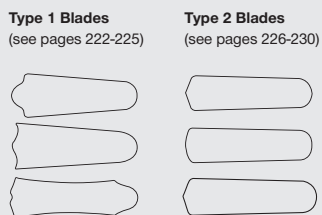

BLADE OPTIONS