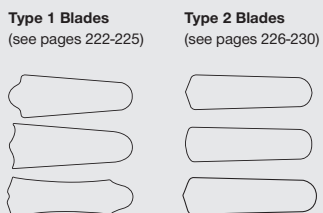

BLADE OPTIONS