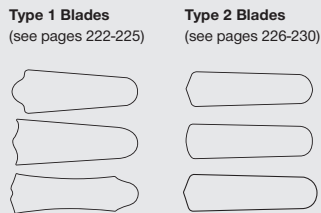

BLADE OPTIONS