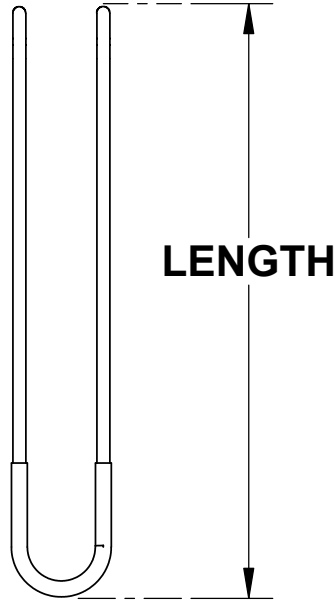

THE INFORMATION CONTAINED IN THIS DRAWING IS THE SOLE PROPERTY OF GREENFIELD MFG CO ANY REPRODUCTION IN PART OR WHOLE WITHOUT THE WRITTEN PERMISSION OF GREENFIELD MFG CO IS PROHIBITED.

FIGURE NUMBER

**FIG 199 - SIZE X LENGTH
EXAMPLE
FIG 199-3/4 X 6**

**SIZES 1/2 THRU 2 INCH
COPPER TUBE SIZES**

LENGTHS 4,6,8,10,12 INCHES

Made in USA

UNLESS OTHERWISE SPECIFIED
DIMENSIONS ARE IN INCHES
TOLERANCES ARE:
FRACTIONS DECIMALS ANGLES
+/- 1/8 .XX +/- .03 .XX + 1
 .XXX +/- .01

MATERIAL
**10 GA BRIGHT BASIC
COPPER PLATED STEEL WIRE
VINYL COATED**

DO NOT SCALE DRAWING

CAD GENERATED DRAWING,
DO NOT MANUALLY UPDATE

APPROVALS	DATE
DRAWN EG	10/10
CHECKED SB	10/10 P/N

GREENFIELD MFG CO

920 LEVICK ST , PHILA.,PA. 19111

**PLASTIC COATED
TUBE HOOK**

A	FIG 199	REV.
---	----------------	------

SCALE	CAD FILE	FIG 199.SLDDRW	SHEET	OF
-------	----------	-----------------------	-------	----