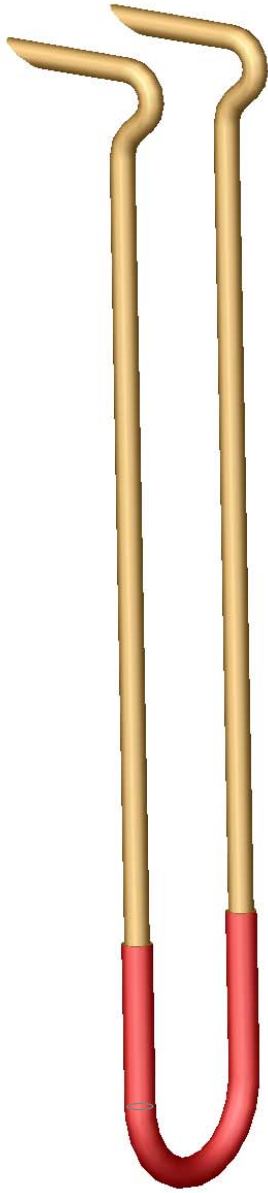

THE INFORMATION CONTAINED IN THIS DRAWING IS THE SOLE PROPERTY OF GREENFIELD MFG CO ANY REPRODUCTION IN PART OR WHOLE WITHOUT THE WRITTEN PERMISSION OF GREENFIELD MFG CO IS PROHIBITED.

FIGURE NUMBER

**FIG 199 - SIZE X LENGTH
EXAMPLE
FIG 199-3/4 X 6**

**SIZES 1/2 THRU 2 INCH
COPPER TUBE SIZES**

LENGTHS 4,6,8,10,12 INCHES

Made in USA

UNLESS OTHERWISE SPECIFIED
DIMENSIONS ARE IN INCHES
TOLERANCES ARE:
FRACTIONS DECIMALS ANGLES
+/- 1/8 .XX +/- .03 .XX + 1
 .XXX +/- .01

MATERIAL
**10 GA BRIGHT BASIC
COPPER PLATED STEEL WIRE
VINYL COATED**

DO NOT SCALE DRAWING

CAD GENERATED DRAWING,
DO NOT MANUALLY UPDATE

APPROVALS	DATE
DRAWN EG	10/10
CHECKED SB	10/10 P/N

GREENFIELD MFG CO

920 LEVICK ST , PHILA.,PA. 19111

**PLASTIC COATED
TUBE HOOK**

A	FIG 199	REV.
---	----------------	------

SCALE	CAD FILE	FIG 199.SLDDRW	SHEET	OF
-------	----------	-----------------------	-------	----